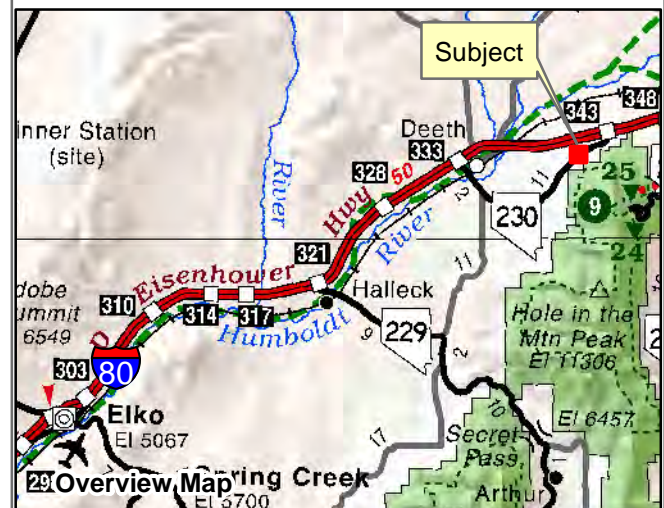

007-56A
Special Lands
 Township 37N Range 60E Section 24
 of the Mount Diablo Meridian, Nevada

- Legend**
- Subject Parcel
 - Public Land
 - Lot
 - Section
 - Township/Range

Reference Documents:
 Parcel Map#

This map does NOT represent a survey. It is compiled from official records, including surveys and deeds. Recorded documents should be used for detailed legal information. Unless approved by Elko County Assessor, other uses are forbidden.

FOR ASSESSMENT USE ONLY

Background image - 2019 NAIP flyover downloaded from the W. M. Keck Earth Sciences & Mining Research Information Center.
 Product of GIS
 Last Update 11/10/2020 JLS