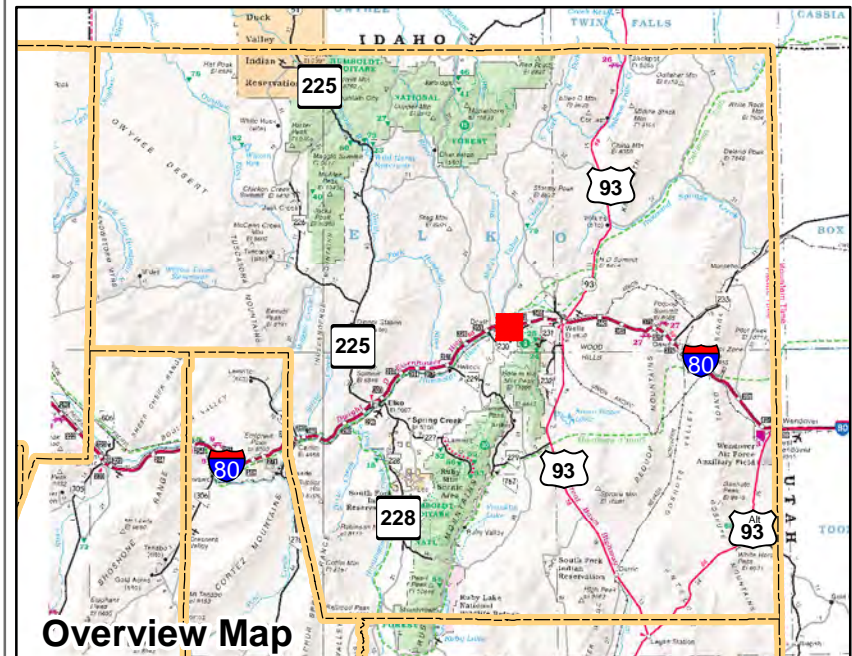

007-560
Township 37N Range 60E
of the Mount Diablo Meridian, Nevada

Legend

- Subject Parcel
- Parcel
- Public Land
- Lot
- Railroad
- Section
- Township/Range
- County Line

This map does NOT represent a survey. It is compiled from official records, including surveys and deeds. Recorded documents should be used for detailed legal information. Unless approved by Elko County Assessor, other uses are forbidden.