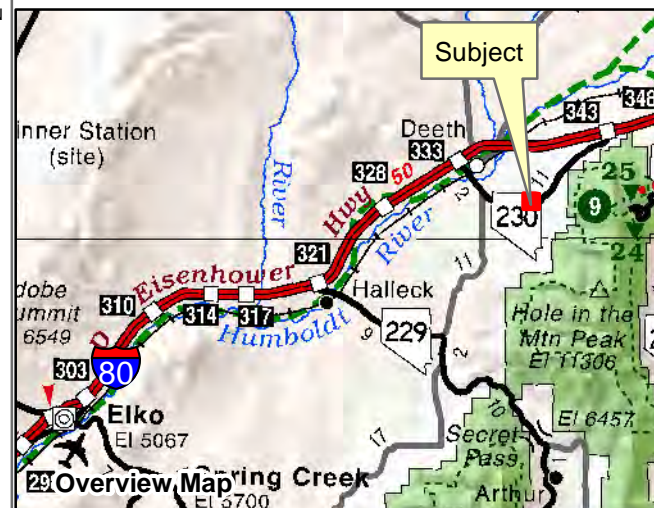

**007-55D**  
**Special Lands**  
 Township 36N Range 60E Section 4  
 of the Mount Diablo Meridian, Nevada

- Legend**
- Subject Parcel
  - Public Land
  - Lot
  - Section
  - Township/Range

Reference Documents:  
 Parcel Map#

This map does NOT represent a survey. It is compiled from official records, including surveys and deeds. Recorded documents should be used for detailed legal information. Unless approved by Elko County Assessor, other uses are forbidden.

**FOR ASSESSMENT USE ONLY**

Background image - 2019 NAIP flyover downloaded from the W. M. Keck Earth Sciences & Mining Research Information Center.  
 Product of GIS  
 Last Update 11/10/2020 JLS