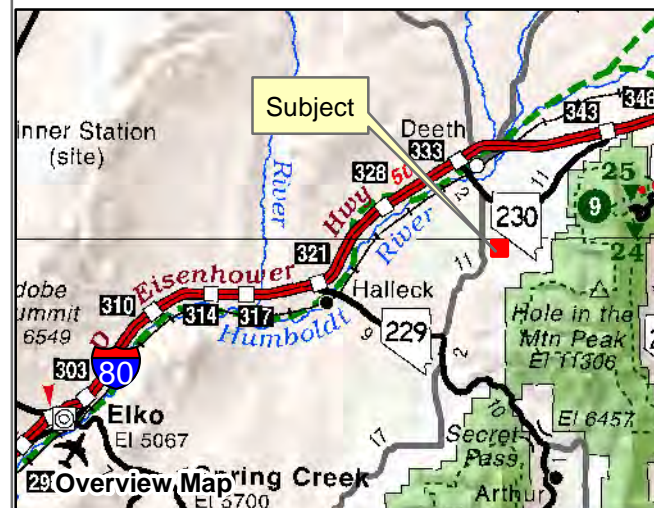

007-55C
Special Lands
 Township 36N Range 60E Section 19
 of the Mount Diablo Meridian, Nevada

- Legend**
- Subject Parcel
 - Public Land
 - Lot
 - Section
 - Township/Range

Reference Documents:
 Parcel Map#

This map does NOT represent a survey. It is compiled from official records, including surveys and deeds. Recorded documents should be used for detailed legal information. Unless approved by Elko County Assessor, other uses are forbidden.

FOR ASSESSMENT USE ONLY

Background image - 2019 NAIP flyover downloaded from the W. M. Keck Earth Sciences & Mining Research Information Center.
 Product of GIS
 Last Update 11/10/2020 JLS