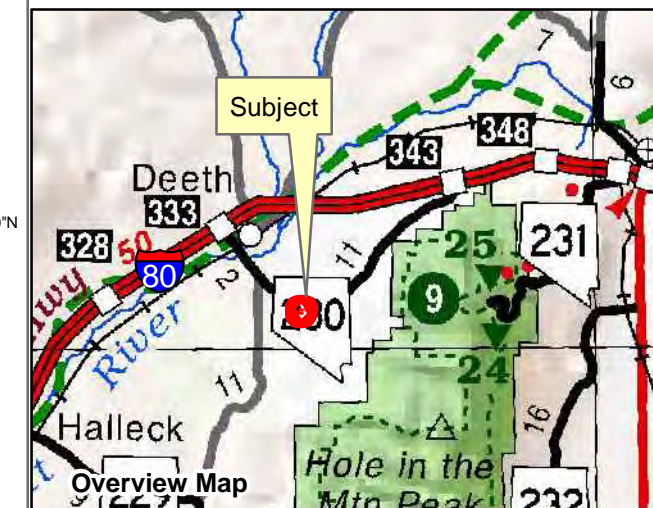

007-55A

Section 8 Township 36N Range 60E
of the Mount Diablo Meridian, Nevada

- Legend**
- Subject Parcel
 - Parcel
 - Public Land
 - Section

Reference Documents:
Map # 666653

This map does NOT represent a survey.
It is compiled from official records, including
surveys and deeds. Recorded documents
should be used for detailed legal information.
Unless approved by Elko County Assessor,
other uses are forbidden.

FOR ASSESSMENT USE ONLY

Background image - 2006 NAIP flyover downloaded
from the W. M. Keck Earth Sciences & Mining Research
Information Center.
Product of GIS
Last Update 01/14/2013 JLS