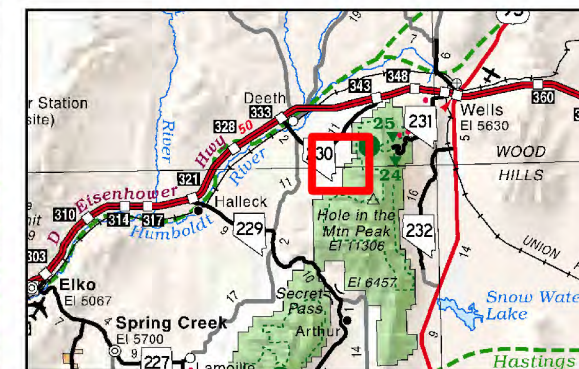

007-550

Township 36N Range 60E
of the Mount Diablo Meridian, Nevada

Legend

- Parcel
- Lot
- Public Land
- Section
- Township/Range

0 0.35 0.7 1.4 Miles

Reference Documents:
557120, 611779, 632670, 635733, 647229,
713672, 718233, 718234, 718235, 736225,
752808, 785763, 800945, 833372

This map does NOT represent a survey.
It is compiled from official records, including
surveys and deeds. Recorded documents
should be used for detailed legal information.
Unless approved by Elko County Assessor, other
uses are forbidden.