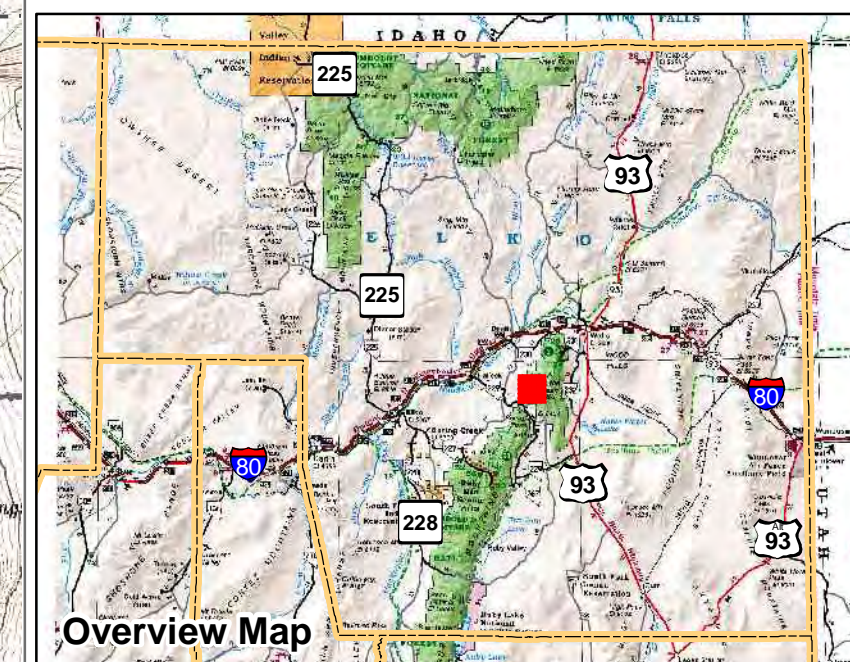

007-540

Township 35N Range 60E  
of the Mount Diablo Meridian, Nevada

Overview Map

Legend

- Subject Parcel
- Parcel
- Public Land
- Lot
- Section
- Township/Range
- County Line

This map does NOT represent a survey. It is compiled from official records, including surveys and deeds. Recorded documents should be used for detailed legal information. Unless approved by Elko County Assessor, other uses are forbidden.

Reference Documents:  
Parcel Map # 567152

**FOR ASSESSMENT USE ONLY**

Background DRG was downloaded from the  
W. M. Keck Earth Sciences & Mining Research  
Information Center.

Product of GIS  
Last Update 03/02/2011 JLS