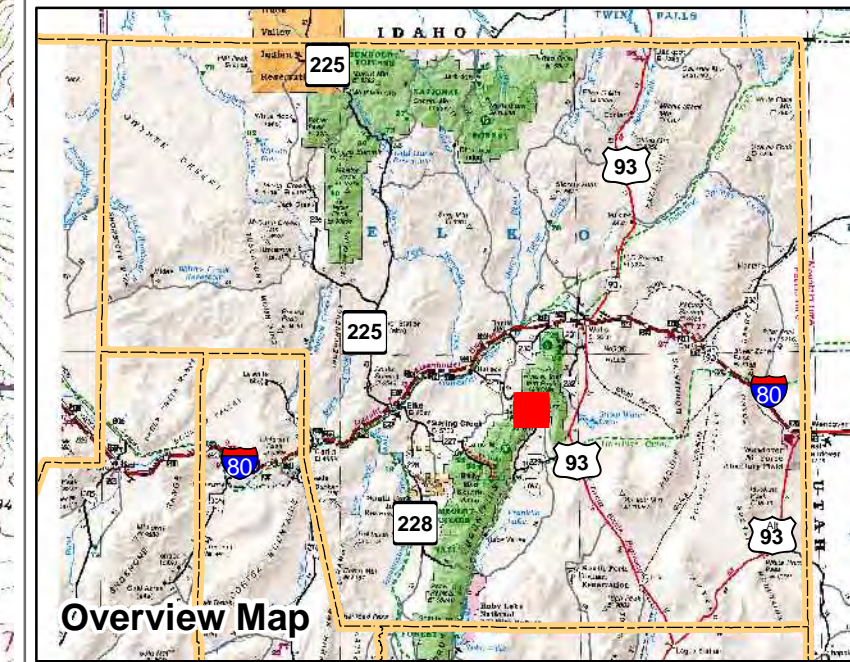

007-530

Township 34N Range 60E  
of the Mount Diablo Meridian, Nevada

Overview Map

Legend

- Subject Parcel
- Parcel
- Public Land
- Lot
- County Line
- Township/Range
- Section

This map does NOT represent a survey. It is compiled from official records, including surveys and deeds. Recorded documents should be used for detailed legal information. Unless approved by Elko County Assessor, other uses are forbidden.