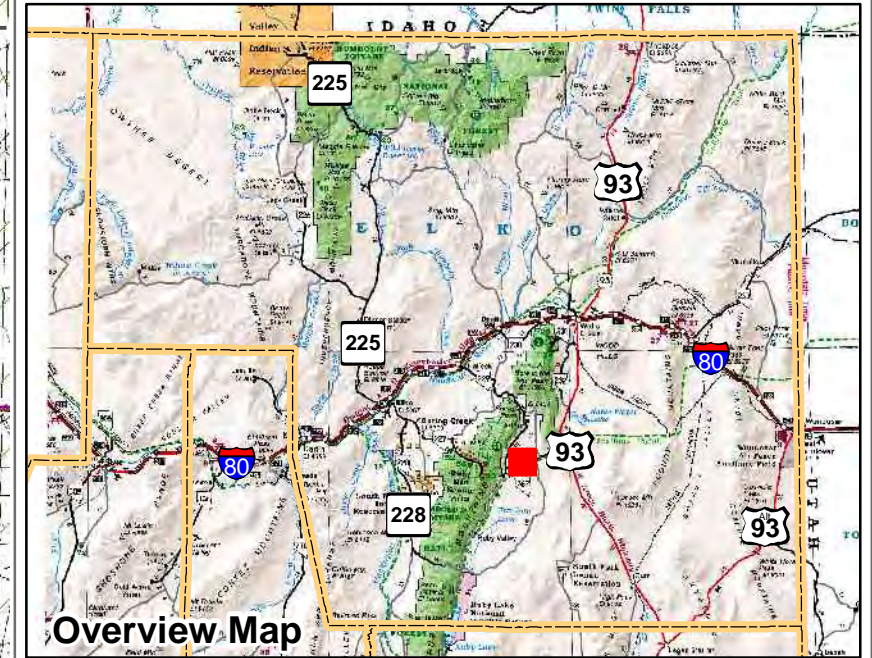

007-510
Township 32N Range 60E
of the Mount Diablo Meridian, Nevada

- Legend**
- Subject Parcel
 - Parcel
 - Public Land
 - Lot
 - Section
 - Township/Range
 - County Line

This map does NOT represent a survey. It is compiled from official records, including surveys and deeds. Recorded documents should be used for detailed legal information. Unless approved by Elko County Assessor, other uses are forbidden.