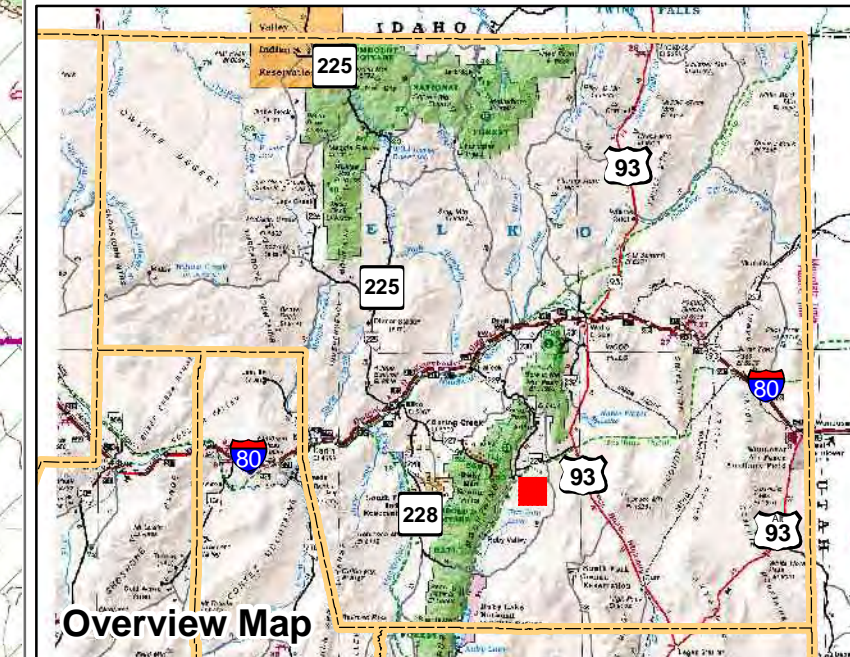

007-500

Township 31N Range 60E
of the Mount Diablo Meridian, Nevada

Legend

- Subject Parcel
- Parcel
- Lot
- Public Land
- Section
- Township/Range
- County Line

This map does NOT represent a survey. It is compiled from official records, including surveys and deeds. Recorded documents should be used for detailed legal information. Unless approved by Elko County Assessor, other uses are forbidden.