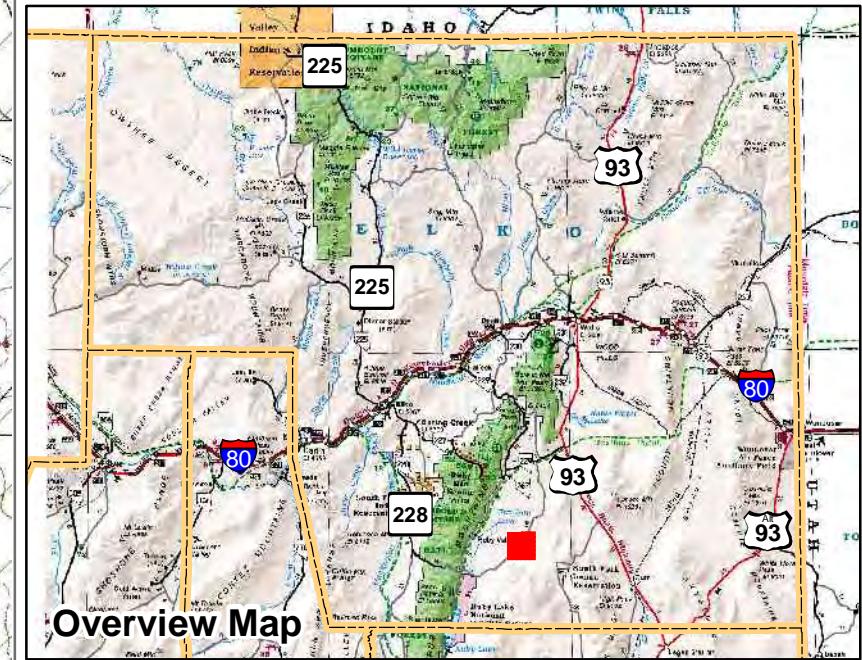

007-480

Township 29N Range 60E
of the Mount Diablo Meridian, Nevada

Legend

- Subject Parcel
- Parcel
- Public Land
- Lot
- Section
- Township/Range
- County Line

This map does NOT represent a survey. It is compiled from official records, including surveys and deeds. Recorded documents should be used for detailed legal information. Unless approved by Elko County Assessor, other uses are forbidden.