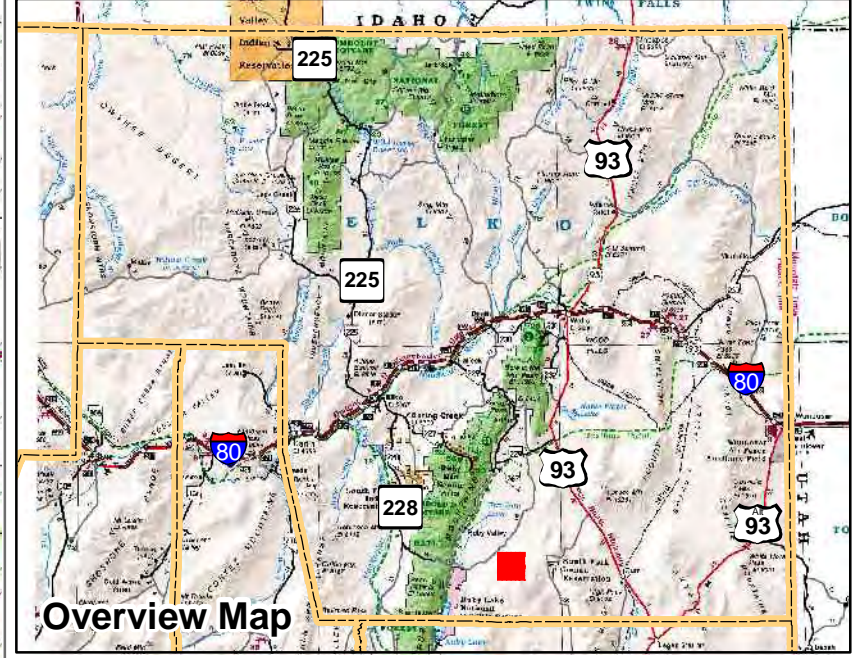

007-470

Township 28N Range 60E
of the Mount Diablo Meridian, Nevada

- Legend**
- Subject Parcel
 - Parcel
 - Public Land
 - Lot
 - Section
 - Township/Range
 - County Line

This map does NOT represent a survey. It is compiled from official records, including surveys and deeds. Recorded documents should be used for detailed legal information. Unless approved by Elko County Assessor, other uses are forbidden.