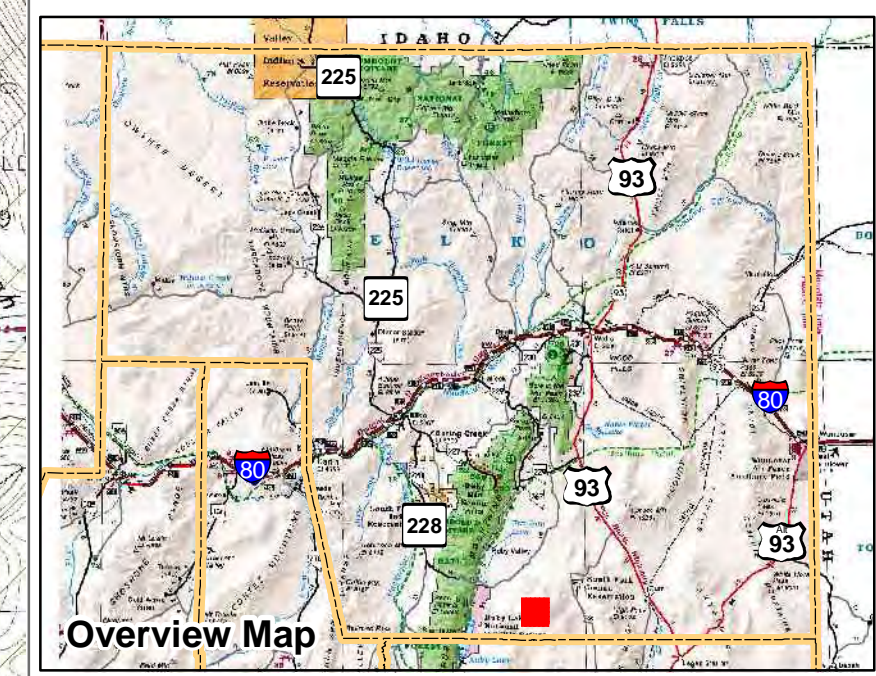

007-460

Township 27N Range 60E  
of the Mount Diablo Meridian, Nevada

Legend

- Subject Parcel
- Parcel
- Public Land
- Lot
- Section
- Township/Range
- County Line

This map does NOT represent a survey. It is compiled from official records, including surveys and deeds. Recorded documents should be used for detailed legal information. Unless approved by Elko County Assessor, other uses are forbidden.