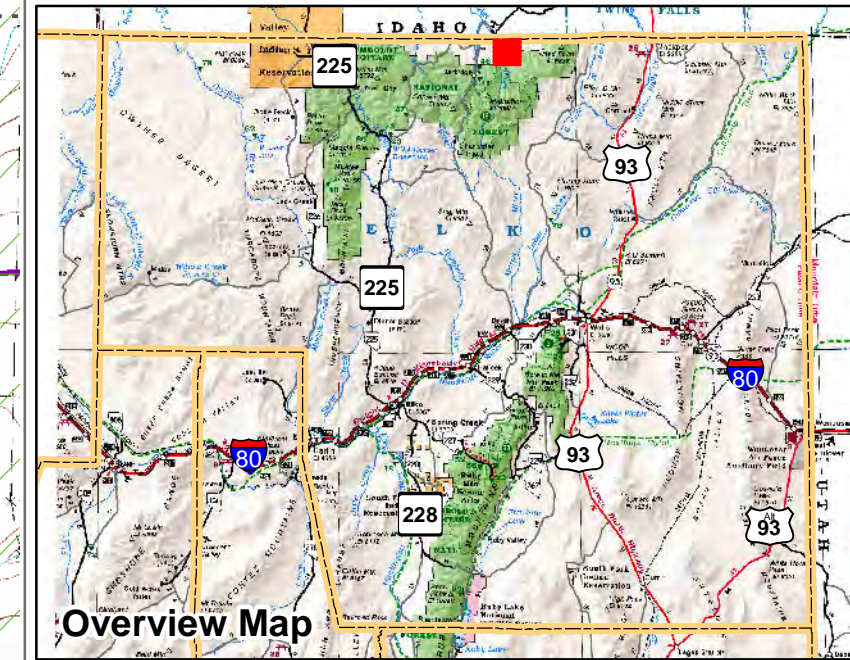

007-440

Township 47N Range 59E
of the Mount Diablo Meridian, Nevada

Legend

- Subject Parcel
- Parcel
- Public Land
- Lot
- Road
- Section
- Township/Range
- County Line

This map does NOT represent a survey. It is compiled from official records, including surveys and deeds. Recorded documents should be used for detailed legal information. Unless approved by Elko County Assessor, other uses are forbidden.