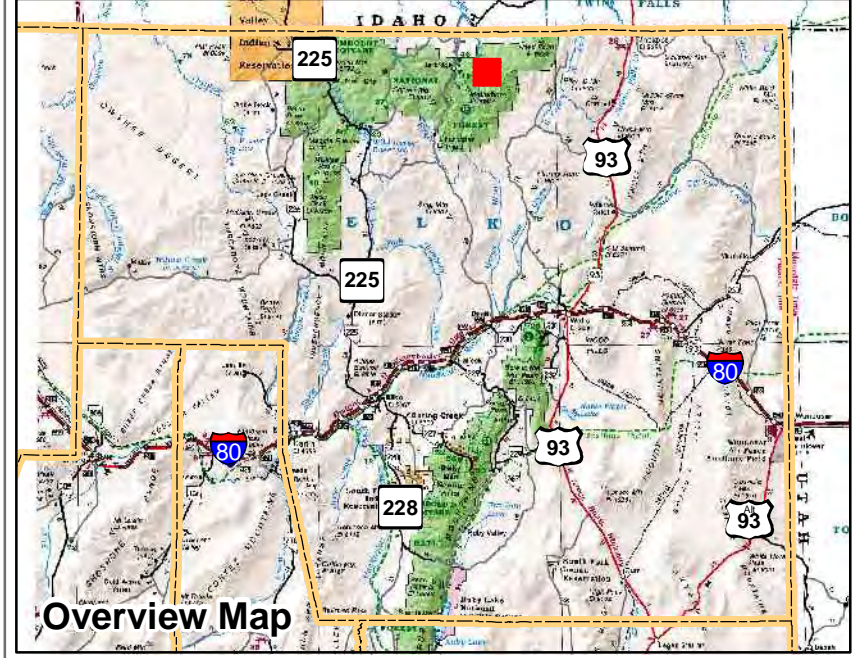

007-430
Township 46N Range 59E
of the Mount Diablo Meridian, Nevada

- Legend**
- Subject Parcel
 - Parcel
 - Public Land
 - Lot
 - Section
 - Township/Range
 - County Line

This map does NOT represent a survey. It is compiled from official records, including surveys and deeds. Recorded documents should be used for detailed legal information. Unless approved by Elko County Assessor, other uses are forbidden.