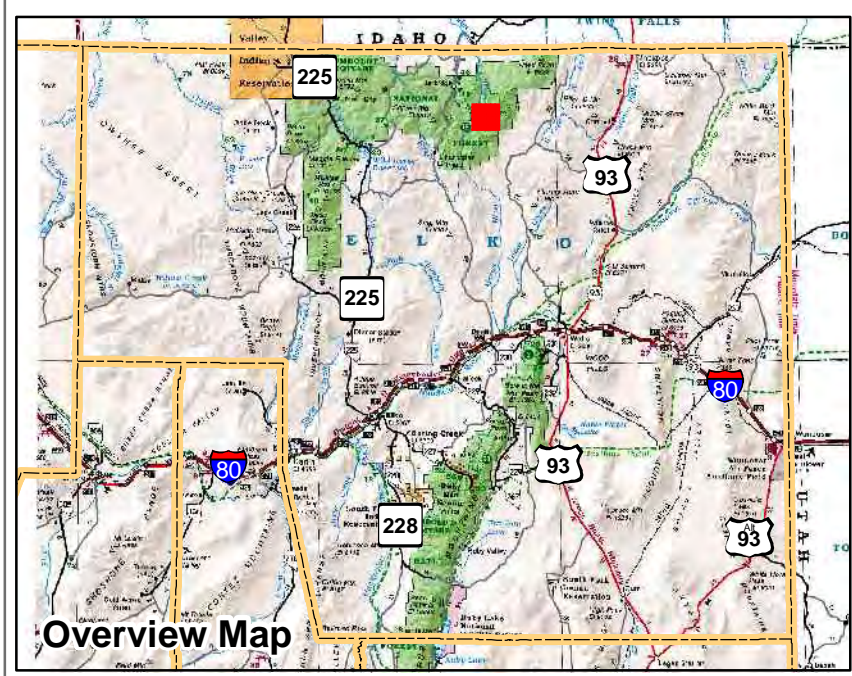

007-420
Township 45N Range 59E
of the Mount Diablo Meridian, Nevada

- Legend**
- Subject Parcel
 - Parcel
 - Public Land
 - Lot
 - Section
 - Township/Range
 - County Line

This map does NOT represent a survey. It is compiled from official records, including surveys and deeds. Recorded documents should be used for detailed legal information. Unless approved by Elko County Assessor, other uses are forbidden.