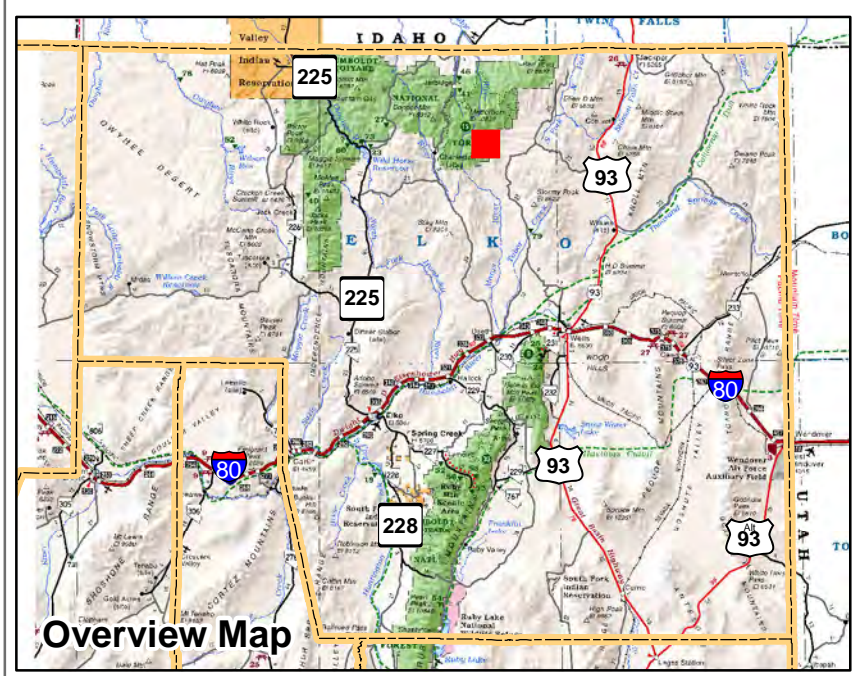

007-410
Township 44N Range 59E
of the Mount Diablo Meridian, Nevada

- Legend**
- Subject Parcel
 - Parcel
 - Public Land
 - Lot
 - Section
 - Township/Range
 - County Line

This map does NOT represent a survey. It is compiled from official records, including surveys and deeds. Recorded documents should be used for detailed legal information. Unless approved by Elko County Assessor, other uses are forbidden.