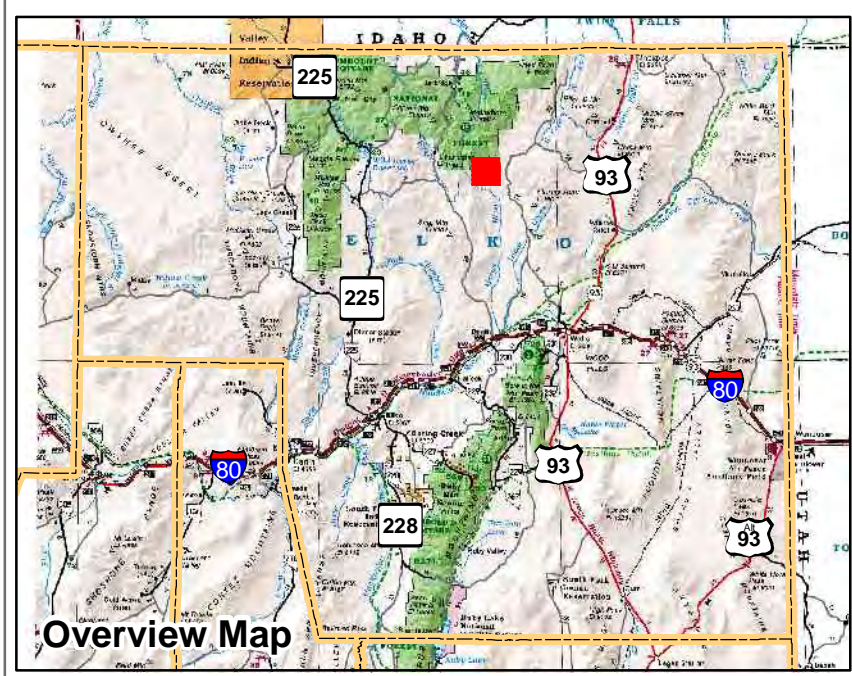

007-400
Township 43N Range 59E
of the Mount Diablo Meridian, Nevada

- Legend**
- Subject Parcel
 - Parcel
 - Public Land
 - Lot
 - Section
 - Township/Range
 - County Line

This map does NOT represent a survey. It is compiled from official records, including surveys and deeds. Recorded documents should be used for detailed legal information. Unless approved by Elko County Assessor, other uses are forbidden.