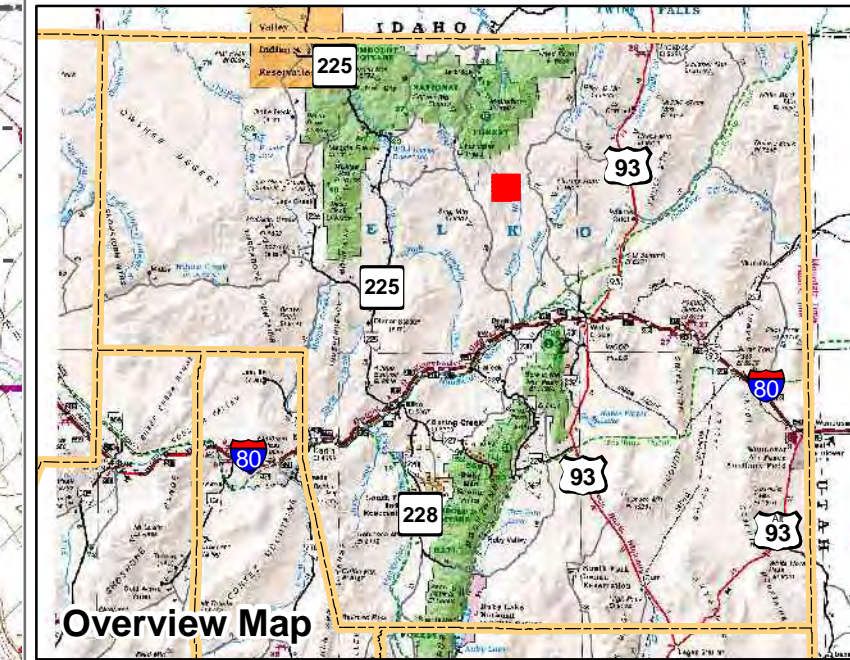

007-390
Township 42N Range 59E
of the Mount Diablo Meridian, Nevada

Legend

- Subject Parcel
- Parcel
- Public Land
- Lot
- Section
- Township/Range
- County Line

This map does NOT represent a survey. It is compiled from official records, including surveys and deeds. Recorded documents should be used for detailed legal information. Unless approved by Elko County Assessor, other uses are forbidden.