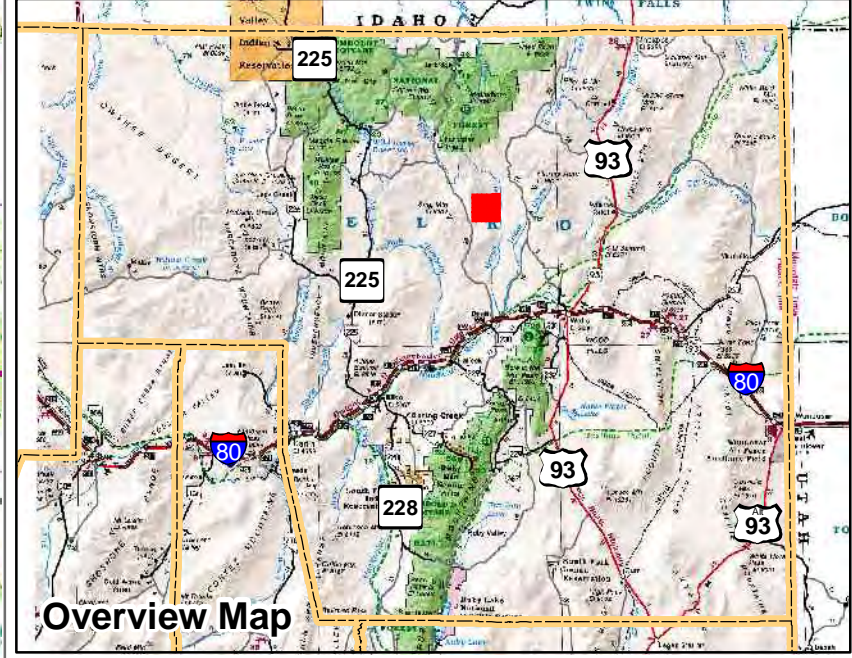

007-380
Township 41N Range 59E
of the Mount Diablo Meridian, Nevada

- Legend**
- Subject Parcel
 - Parcel
 - Public Land
 - Lot
 - Section
 - Township/Range
 - County Line

This map does NOT represent a survey. It is compiled from official records, including surveys and deeds. Recorded documents should be used for detailed legal information. Unless approved by Elko County Assessor, other uses are forbidden.