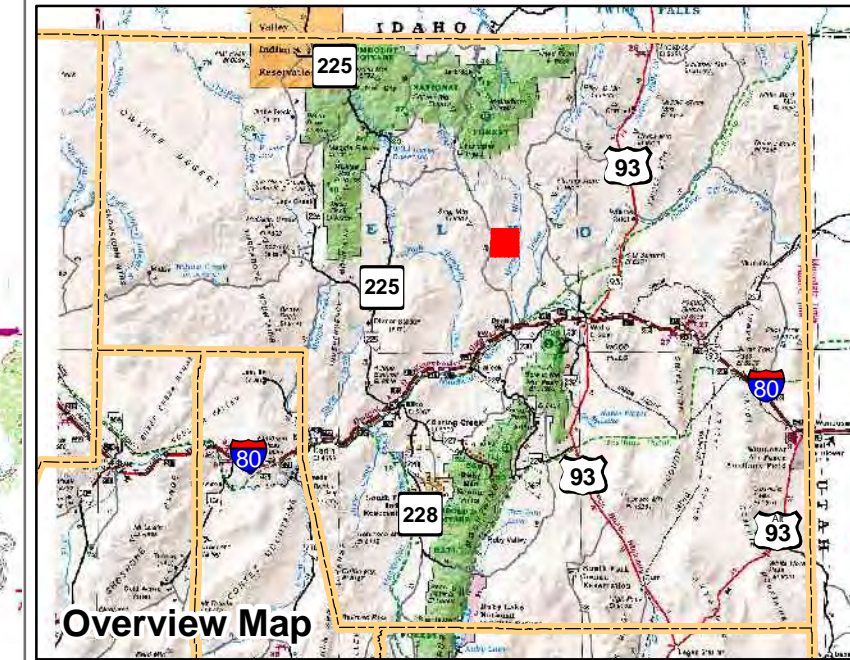

007-370
Township 40N Range 59E
of the Mount Diablo Meridian, Nevada

Legend

- Subject Parcel
- Parcel
- Public Land
- Lot
- Section
- Township/Range
- County Line

This map does NOT represent a survey. It is compiled from official records, including surveys and deeds. Recorded documents should be used for detailed legal information. Unless approved by Elko County Assessor, other uses are forbidden.