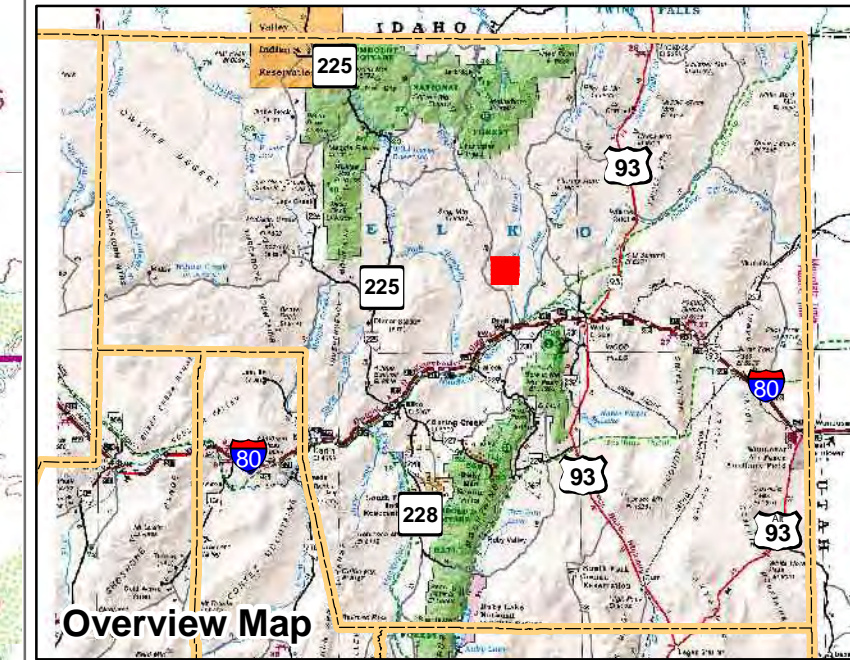

007-360
Township 39N Range 59E
of the Mount Diablo Meridian, Nevada

Legend

- Subject Parcel
- Parcel
- Public Land
- Lot
- Section
- Township/Range
- County Line

This map does NOT represent a survey. It is compiled from official records, including surveys and deeds. Recorded documents should be used for detailed legal information. Unless approved by Elko County Assessor, other uses are forbidden.