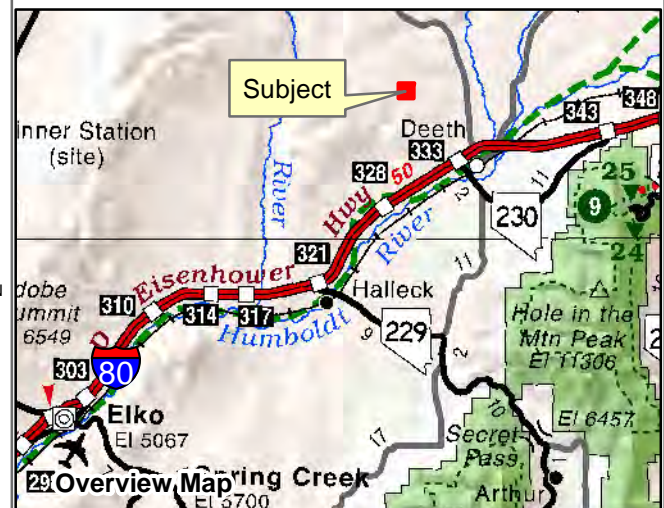

# 007-35B Special Lands

Township 38N Range 59E Section 31  
of the Mount Diablo Meridian, Nevada

- Legend**
- Subject Parcel
  - Public Land
  - Lot
  - Section
  - Township/Range

Reference Documents:  
Parcel Map#

This map does NOT represent a survey. It is compiled from official records, including surveys and deeds. Recorded documents should be used for detailed legal information. Unless approved by Elko County Assessor, other uses are forbidden.

**FOR ASSESSMENT USE ONLY**

Background image - 2019 NAIP flyover downloaded from the W. M. Keck Earth Sciences & Mining Research Information Center.  
Product of GIS  
Last Update 11/10/2020 JLS