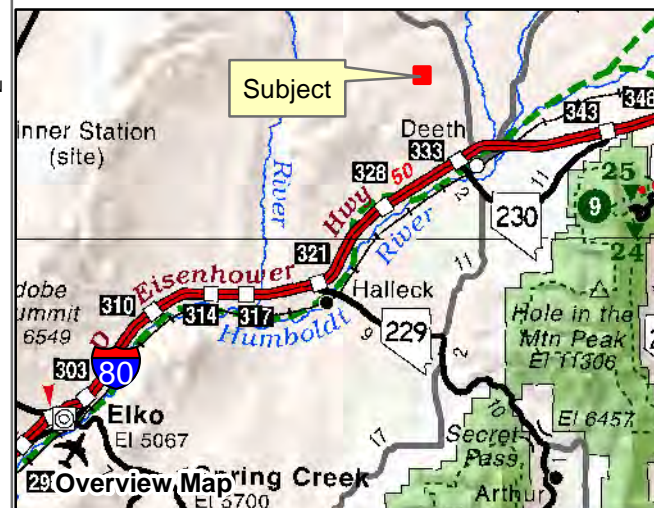

007-35A
Special Lands
 Township 38N Range 59E Section 29
 of the Mount Diablo Meridian, Nevada

- Legend**
- Subject Parcel
 - Public Land
 - Lot
 - Section
 - Township/Range

Reference Documents:
 Parcel Map#

This map does NOT represent a survey. It is compiled from official records, including surveys and deeds. Recorded documents should be used for detailed legal information. Unless approved by Elko County Assessor, other uses are forbidden.

FOR ASSESSMENT USE ONLY

Background image - 2019 NAIP flyover downloaded from the W. M. Keck Earth Sciences & Mining Research Information Center.
 Product of GIS
 Last Update 11/10/2020 JLS