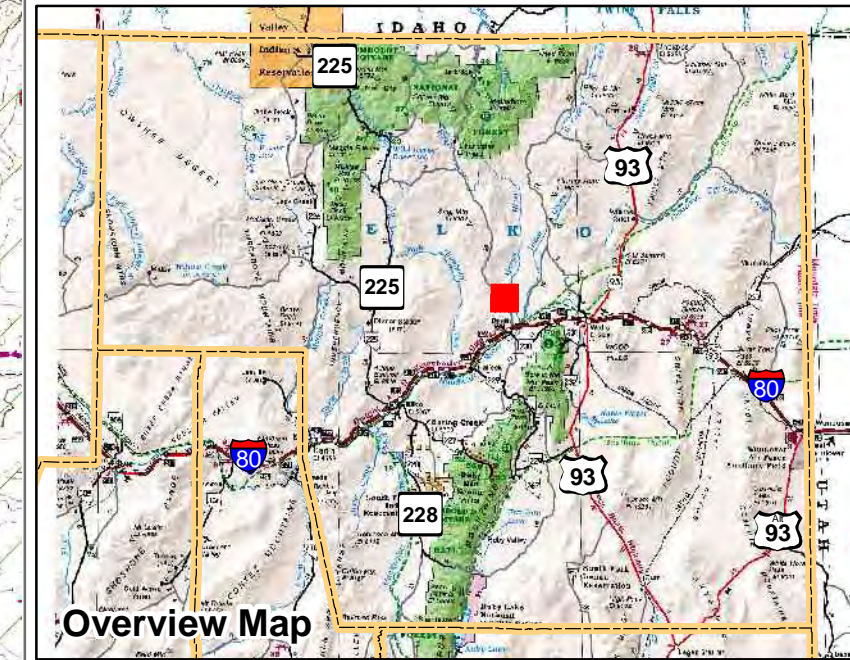

007-350
Township 38N Range 59E
of the Mount Diablo Meridian, Nevada

Legend

- Subject Parcel
- Parcel
- Public Land
- Lot
- Section
- Township/Range
- County Line

This map does NOT represent a survey. It is compiled from official records, including surveys and deeds. Recorded documents should be used for detailed legal information. Unless approved by Elko County Assessor, other uses are forbidden.