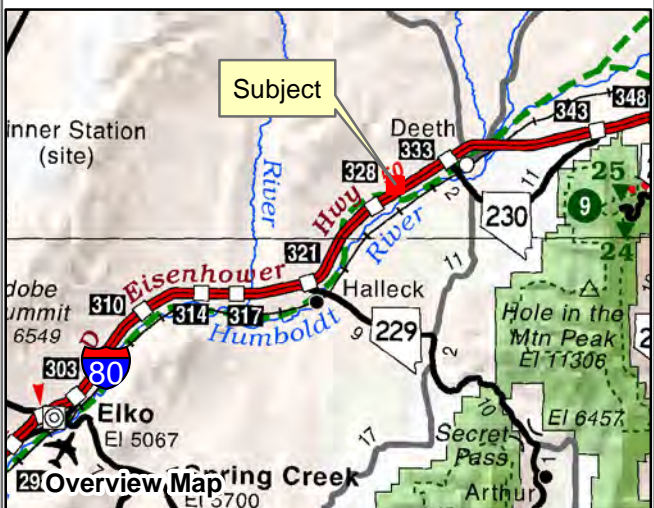

007-34J
Special Lands
 Township 37N Range 59E Section 31
 of the Mount Diablo Meridian, Nevada

- Legend**
- Subject Parcel
 - Public Land
 - Lot
 - Section
 - Township/Range

Reference Documents:
 Parcel Map# 794528

This map does NOT represent a survey. It is compiled from official records, including surveys and deeds. Recorded documents should be used for detailed legal information. Unless approved by Elko County Assessor, other uses are forbidden.

FOR ASSESSMENT USE ONLY

Background image - 2019 NAIP flyover downloaded from the W. M. Keck Earth Sciences & Mining Research Information Center.
 Product of GIS
 Last Update 10/06/2021 JLS