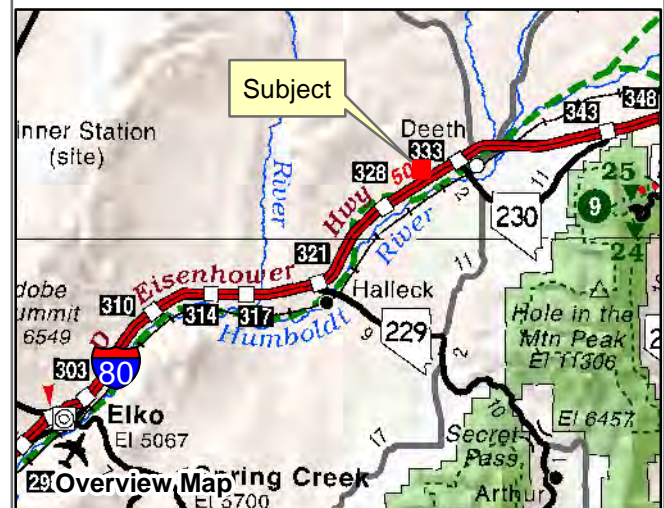

007-34I Special Lands

Township 37N Range 59E Section 29
of the Mount Diablo Meridian, Nevada

- Legend**
- Subject Parcel
 - Public Land
 - Lot
 - Section
 - Township/Range

Reference Documents:
Parcel Map#

This map does NOT represent a survey. It is compiled from official records, including surveys and deeds. Recorded documents should be used for detailed legal information. Unless approved by Elko County Assessor, other uses are forbidden.

FOR ASSESSMENT USE ONLY

Background image - 2019 NAIP flyover downloaded from the W. M. Keck Earth Sciences & Mining Research Information Center.
Product of GIS
Last Update 11/10/2020 JLS