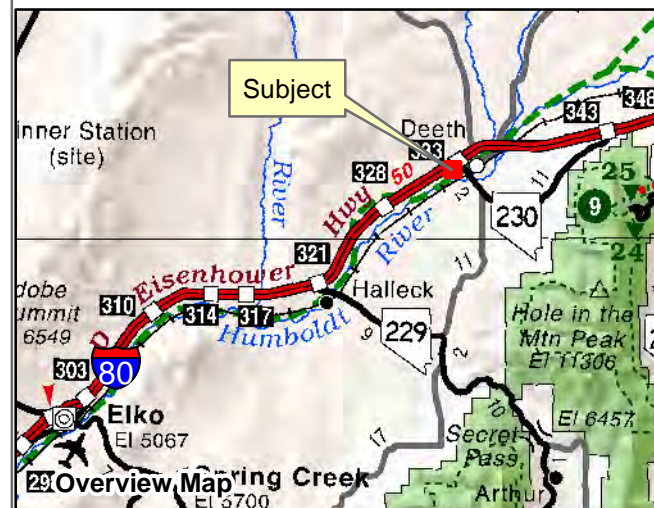

007-34H
Special Lands
 Township 37N Range 59E Section 27
 of the Mount Diablo Meridian, Nevada

- Legend**
- Subject Parcel
 - Public Land
 - Lot
 - Section
 - Township/Range

Reference Documents:
 Parcel Map#

This map does NOT represent a survey. It is compiled from official records, including surveys and deeds. Recorded documents should be used for detailed legal information. Unless approved by Elko County Assessor, other uses are forbidden.

FOR ASSESSMENT USE ONLY

Background image - 2019 NAIP flyover downloaded from the W. M. Keck Earth Sciences & Mining Research Information Center.
 Product of GIS
 Last Update 11/09/2020 JLS