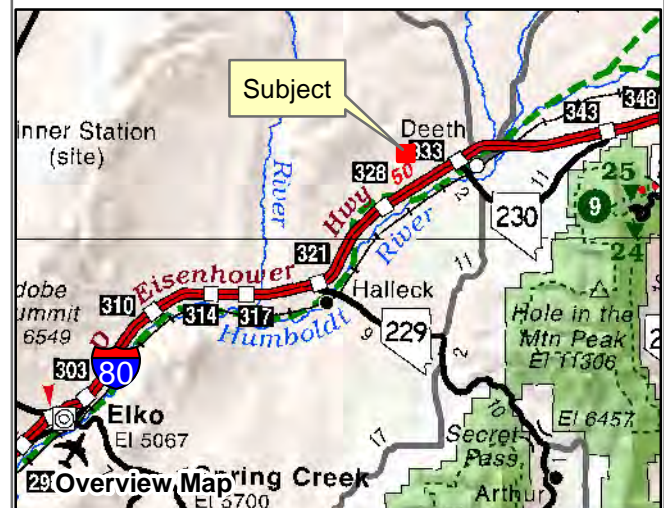

007-34G Special Lands

Township 37N Range 59E Section 19
of the Mount Diablo Meridian, Nevada

- ### Legend
- Subject Parcel
 - Public Land
 - Lot
 - Section
 - Township/Range

Reference Documents:
Parcel Map#

This map does NOT represent a survey. It is compiled from official records, including surveys and deeds. Recorded documents should be used for detailed legal information. Unless approved by Elko County Assessor, other uses are forbidden.

FOR ASSESSMENT USE ONLY

Background image - 2019 NAIP flyover downloaded from the W. M. Keck Earth Sciences & Mining Research Information Center.
Product of GIS
Last Update 11/09/2020 JLS