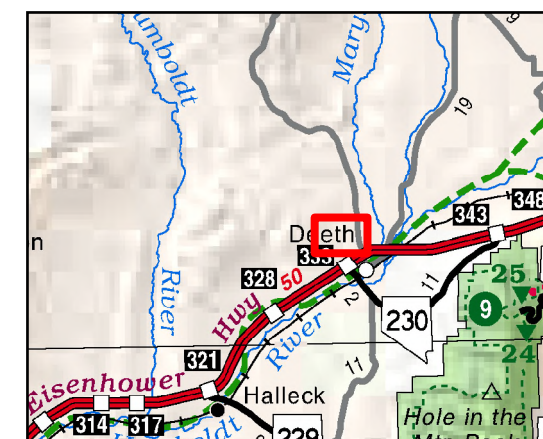

# 007-34F

Special Lands

Township 37N Range 59E Section 17  
of the Mount Diablo Meridian, Nevada

## Legend

- Parcel
- Road
- Lot
- Public Land
- Section

0 300 600 1,200 US Feet

Reference Documents:  
863869

This map does NOT represent a survey.  
It is compiled from official records, including  
surveys and deeds. Recorded documents  
should be used for detailed legal information.  
Unless approved by Elko County Assessor, other  
uses are forbidden.