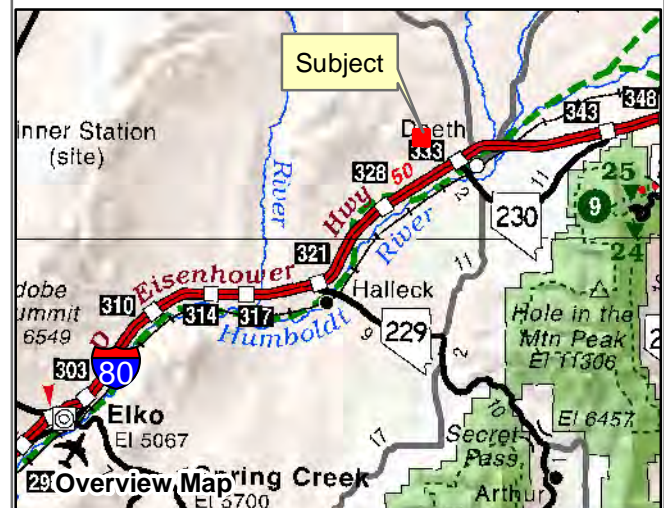

# 007-34F Special Lands

## Township 37N Range 59E Section 17 of the Mount Diablo Meridian, Nevada

- Legend**
- Subject Parcel
  - Public Land
  - Lot
  - Section
  - Township/Range

Reference Documents:  
Parcel Map#

This map does NOT represent a survey. It is compiled from official records, including surveys and deeds. Recorded documents should be used for detailed legal information. Unless approved by Elko County Assessor, other uses are forbidden.

**FOR ASSESSMENT USE ONLY**

Background image - 2019 NAIP flyover downloaded from the W. M. Keck Earth Sciences & Mining Research Information Center.  
Product of GIS  
Last Update 11/09/2020 JLS