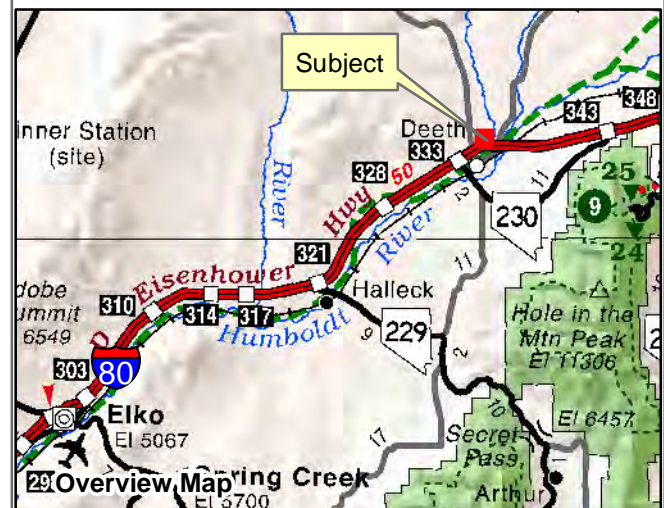

007-34E Special Lands

Township 37N Range 59E Section 13 of the Mount Diablo Meridian, Nevada

- ### Legend
- Subject Parcel
 - Public Land
 - Lot
 - Section
 - Township/Range

Reference Documents:
Parcel Map#

This map does NOT represent a survey. It is compiled from official records, including surveys and deeds. Recorded documents should be used for detailed legal information. Unless approved by Elko County Assessor, other uses are forbidden.

FOR ASSESSMENT USE ONLY

Background image - 2019 NAIP flyover downloaded from the W. M. Keck Earth Sciences & Mining Research Information Center.
Product of GIS
Last Update 11/09/2020 JLS