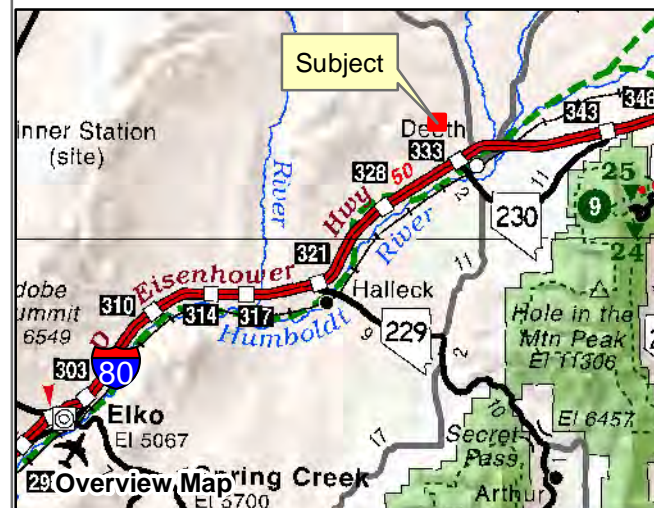

007-34D
Special Lands
 Township 37N Range 59E Section 9
 of the Mount Diablo Meridian, Nevada

- Legend**
- Subject Parcel
 - Public Land
 - Lot
 - Section
 - Township/Range

Reference Documents:
 Parcel Map#

This map does NOT represent a survey. It is compiled from official records, including surveys and deeds. Recorded documents should be used for detailed legal information. Unless approved by Elko County Assessor, other uses are forbidden.

FOR ASSESSMENT USE ONLY

Background image - 2019 NAIP flyover downloaded from the W. M. Keck Earth Sciences & Mining Research Information Center.
 Product of GIS
 Last Update 11/09/2020 JLS