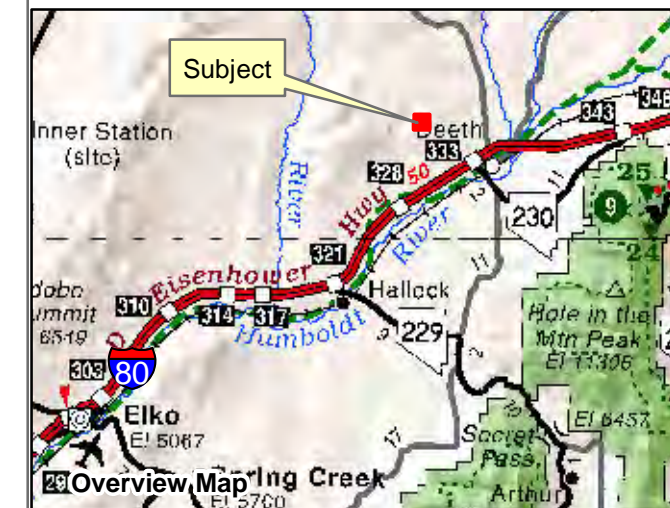

007-34C

Section 7 Township 37N Range 59E of the Mount Diablo Meridian, Nevada

- Legend**
- Subject Parcel
 - Public Land
 - Section
 - Township/Range

Reference Documents:
Parcel Map# 734640

This map does NOT represent a survey. It is compiled from official records, including surveys and deeds. Recorded documents should be used for detailed legal information. Unless approved by Elko County Assessor, other uses are forbidden.

FOR ASSESSMENT USE ONLY

Background image - 2013 NAIP flyover downloaded from the W. M. Keck Earth Sciences & Mining Research Information Center.
Product of GIS
Last Update 12/14/2017 JLS