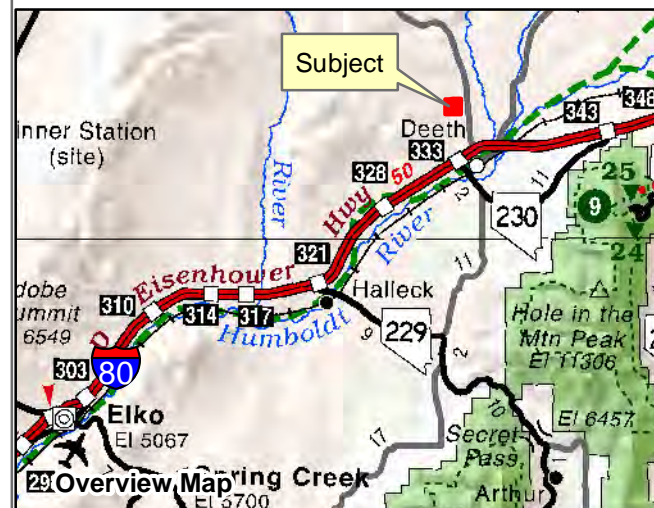

007-34B
Special Lands
 Township 37N Range 59E Section 3
 of the Mount Diablo Meridian, Nevada

- Legend**
- Subject Parcel
 - Public Land
 - Lot
 - Section
 - Township/Range

Reference Documents:
 Parcel Map#

This map does NOT represent a survey. It is compiled from official records, including surveys and deeds. Recorded documents should be used for detailed legal information. Unless approved by Elko County Assessor, other uses are forbidden.

FOR ASSESSMENT USE ONLY

Background image - 2019 NAIP flyover downloaded from the W. M. Keck Earth Sciences & Mining Research Information Center.
 Product of GIS
 Last Update 11/09/2020 JLS