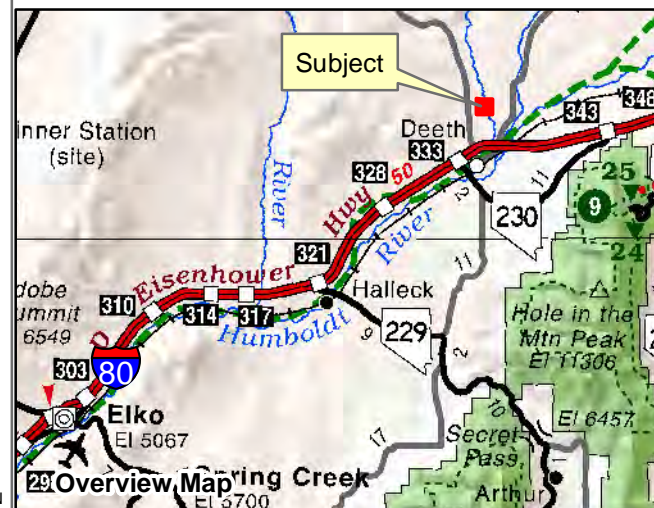

**007-34A**  
**Special Lands**  
 Township 37N Range 59E Section 1  
 of the Mount Diablo Meridian, Nevada

- Legend**
- Subject Parcel
  - Public Land
  - Section
  - Township/Range

Reference Documents:  
 Parcel Map#

This map does NOT represent a survey. It is compiled from official records, including surveys and deeds. Recorded documents should be used for detailed legal information. Unless approved by Elko County Assessor, other uses are forbidden.

**FOR ASSESSMENT USE ONLY**

Background image - 2019 NAIP flyover downloaded from the W. M. Keck Earth Sciences & Mining Research Information Center.  
 Product of GIS  
 Last Update 11/09/2020 JLS