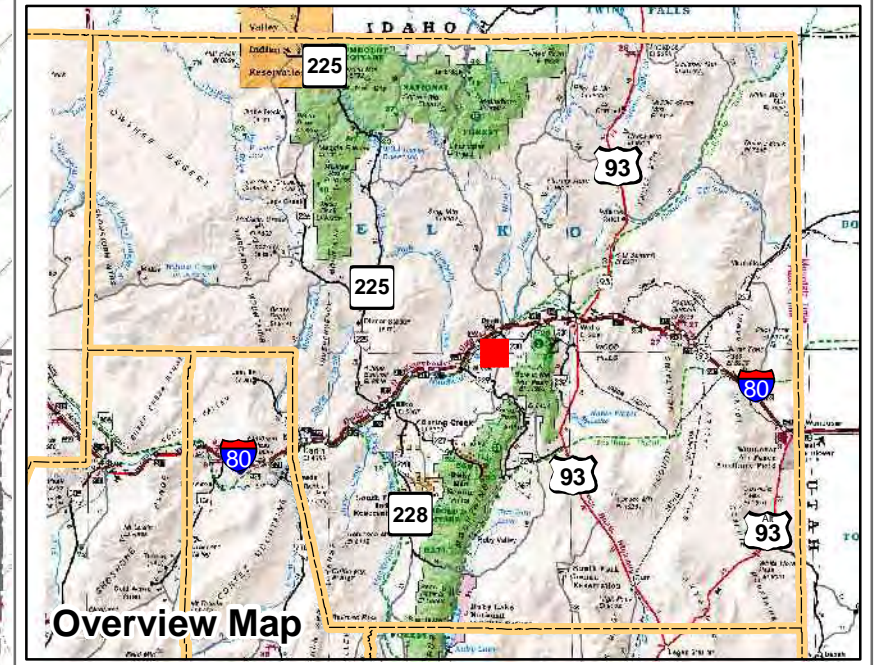

**007-340**  
Township 37N Range 59E  
of the Mount Diablo Meridian, Nevada

**Legend**

- Subject Parcel
- Parcel
- Public Land
- Lot
- Section
- Township/Range
- County Line

This map does NOT represent a survey. It is compiled from official records, including surveys and deeds. Recorded documents should be used for detailed legal information. Unless approved by Elko County Assessor, other uses are forbidden.