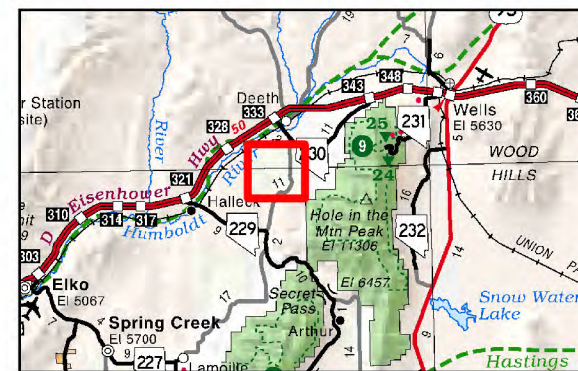

007-330

Township 36N Range 59E
of the Mount Diablo Meridian, Nevada

Legend

- Parcel
- Railroad
- Lot
- Public Land
- Section
- Township/Range

Reference Documents:
200212, 247250, 516277, 570590, 712688,
713672,700610, 833372

This map does NOT represent a survey.
It is compiled from official records, including
surveys and deeds. Recorded documents
should be used for detailed legal information.
Unless approved by Elko County Assessor, other
uses are forbidden.