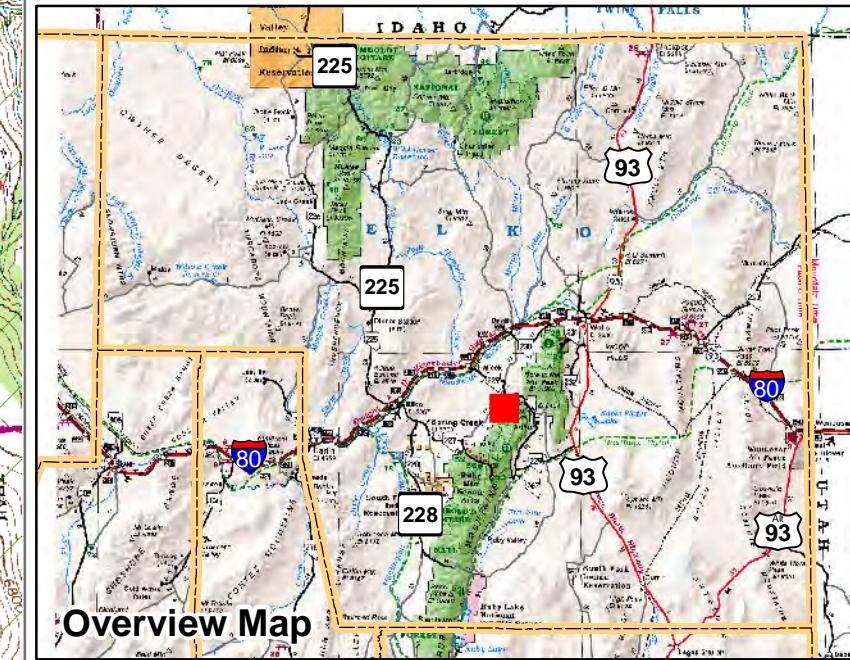

007-310
Township 34N Range 59E
of the Mount Diablo Meridian, Nevada

Legend

- Subject Parcel
- Parcel
- Public Land
- Lot
- Section
- Township/Range
- County Line

This map does NOT represent a survey. It is compiled from official records, including surveys and deeds. Recorded documents should be used for detailed legal information. Unless approved by Elko County Assessor, other uses are forbidden.

Reference Documents:
 Map# 691118

FOR ASSESSMENT USE ONLY

Background DRG was downloaded from the W. M. Keck Earth Sciences & Mining Research Information Center.

Product of GIS
 Last Update: 10/09/2014