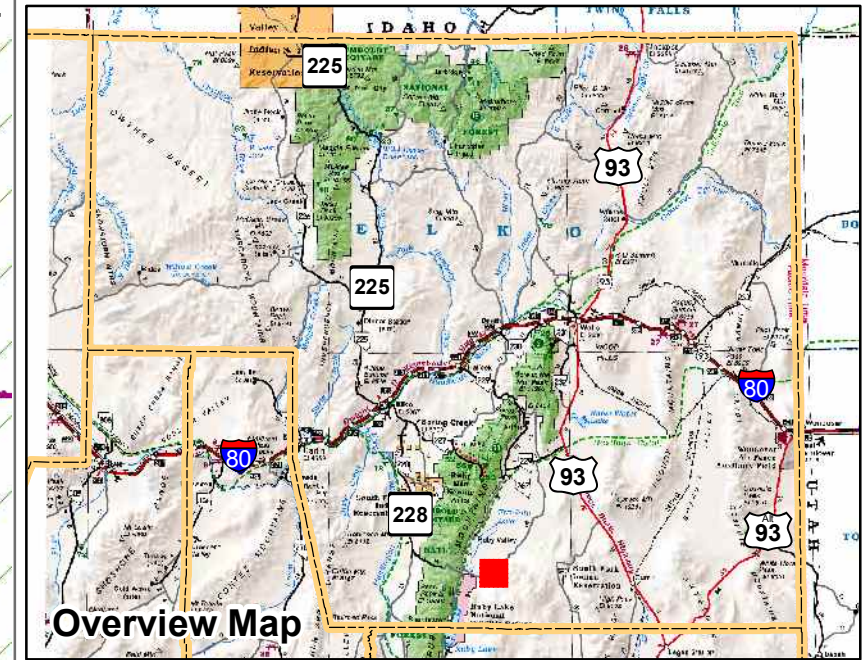

007-260

Township 29N Range 59E
of the Mount Diablo Meridian, Nevada

Legend

- Subject Parcel
- Parcel
- Public Land
- Lot
- Section
- Township/Range
- County Line

This map does NOT represent a survey. It is compiled from official records, including surveys and deeds. Recorded documents should be used for detailed legal information. Unless approved by Elko County Assessor, other uses are forbidden.