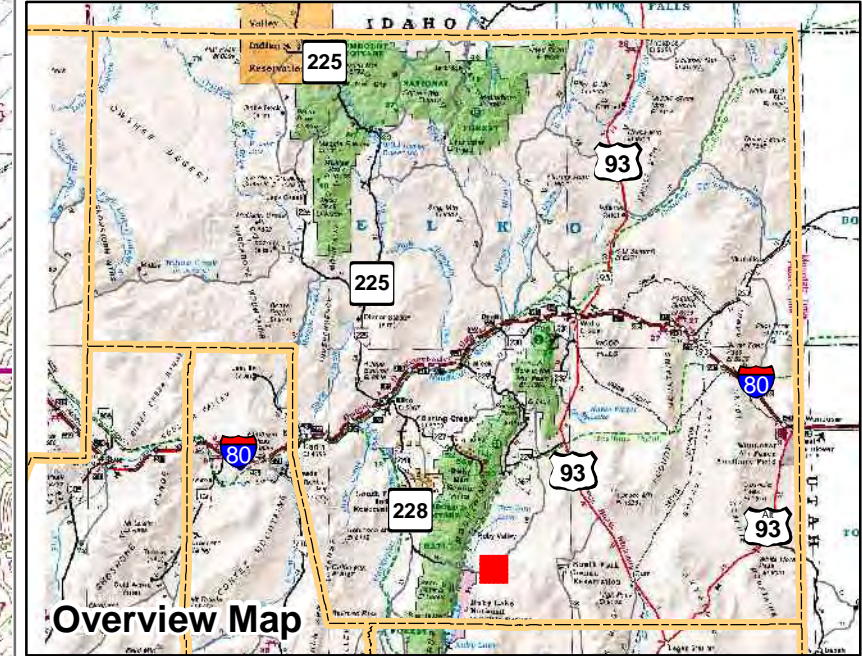

007-250

Township 28N Range 59E
of the Mount Diablo Meridian, Nevada

Legend

- Subject Parcel
- Parcel
- Public Land
- Lot
- Section
- Township/Range
- County Line

This map does NOT represent a survey. It is compiled from official records, including surveys and deeds. Recorded documents should be used for detailed legal information. Unless approved by Elko County Assessor, other uses are forbidden.