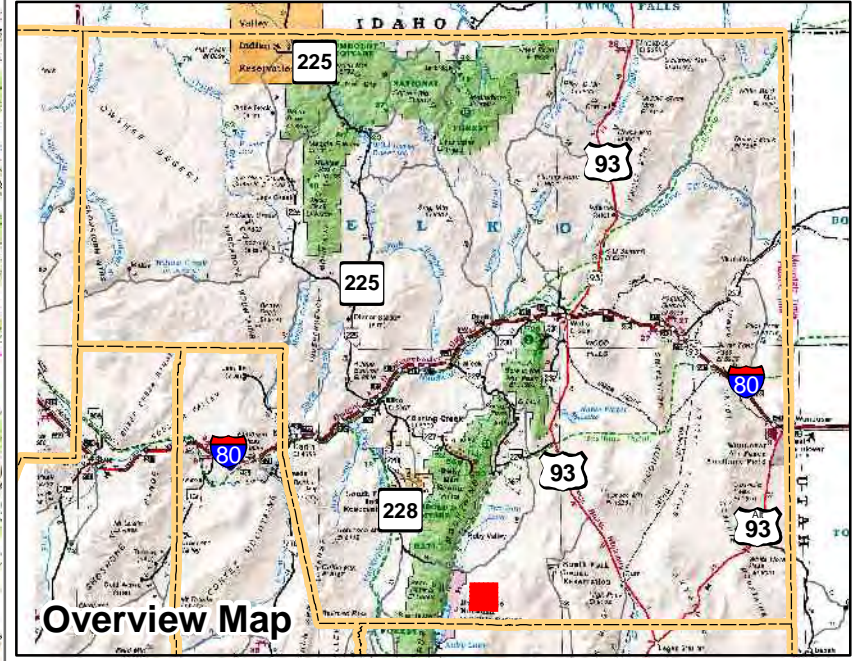

007-240

Township 27N Range 59E
of the Mount Diablo Meridian, Nevada

Legend

- Subject Parcel
- Parcel
- Public Land
- Lot
- Section
- Township/Range
- County Line

This map does NOT represent a survey. It is compiled from official records, including surveys and deeds. Recorded documents should be used for detailed legal information. Unless approved by Elko County Assessor, other uses are forbidden.