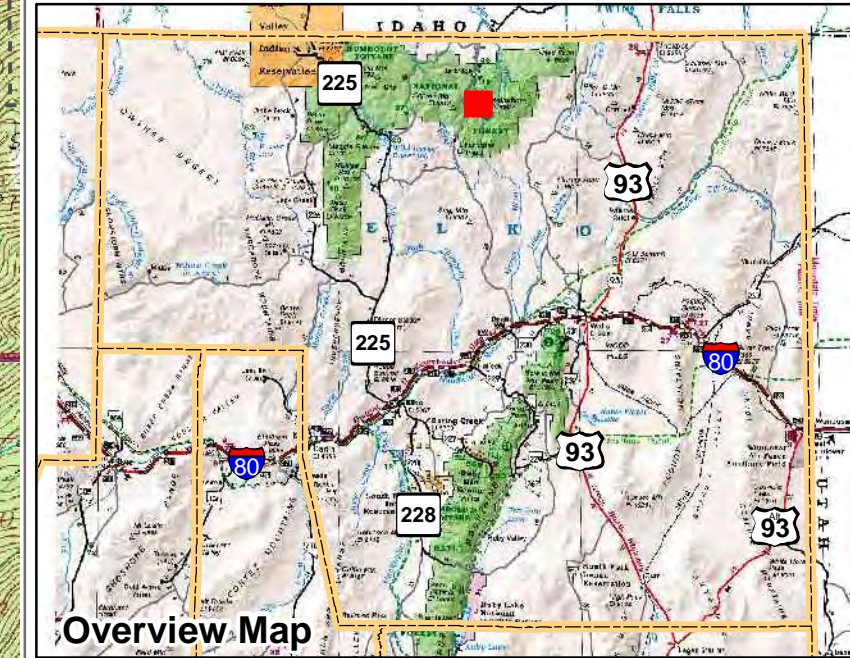

007-200
Township 45N Range 58E
of the Mount Diablo Meridian, Nevada

Legend

- Subject Parcel
- Parcel
- Public Land
- Lot
- Section
- Township/Range
- County Line

This map does NOT represent a survey. It is compiled from official records, including surveys and deeds. Recorded documents should be used for detailed legal information. Unless approved by Elko County Assessor, other uses are forbidden.