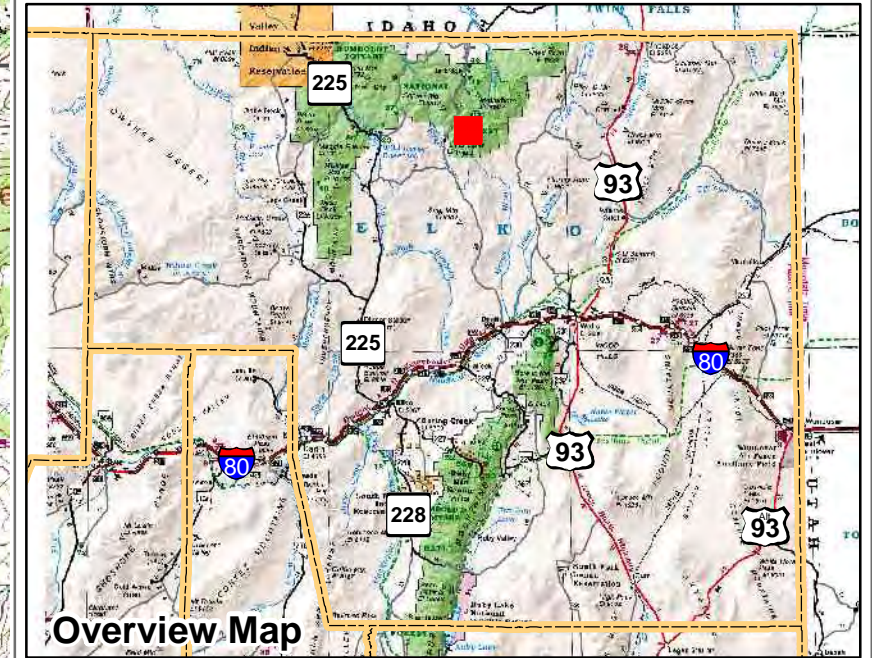

007-190
Township 44N Range 58E
of the Mount Diablo Meridian, Nevada

Legend

- Subject Parcel
- Parcel
- Lot
- Public Land
- Section
- Township/Range
- County Line

This map does NOT represent a survey. It is compiled from official records, including surveys and deeds. Recorded documents should be used for detailed legal information. Unless approved by Elko County Assessor, other uses are forbidden.