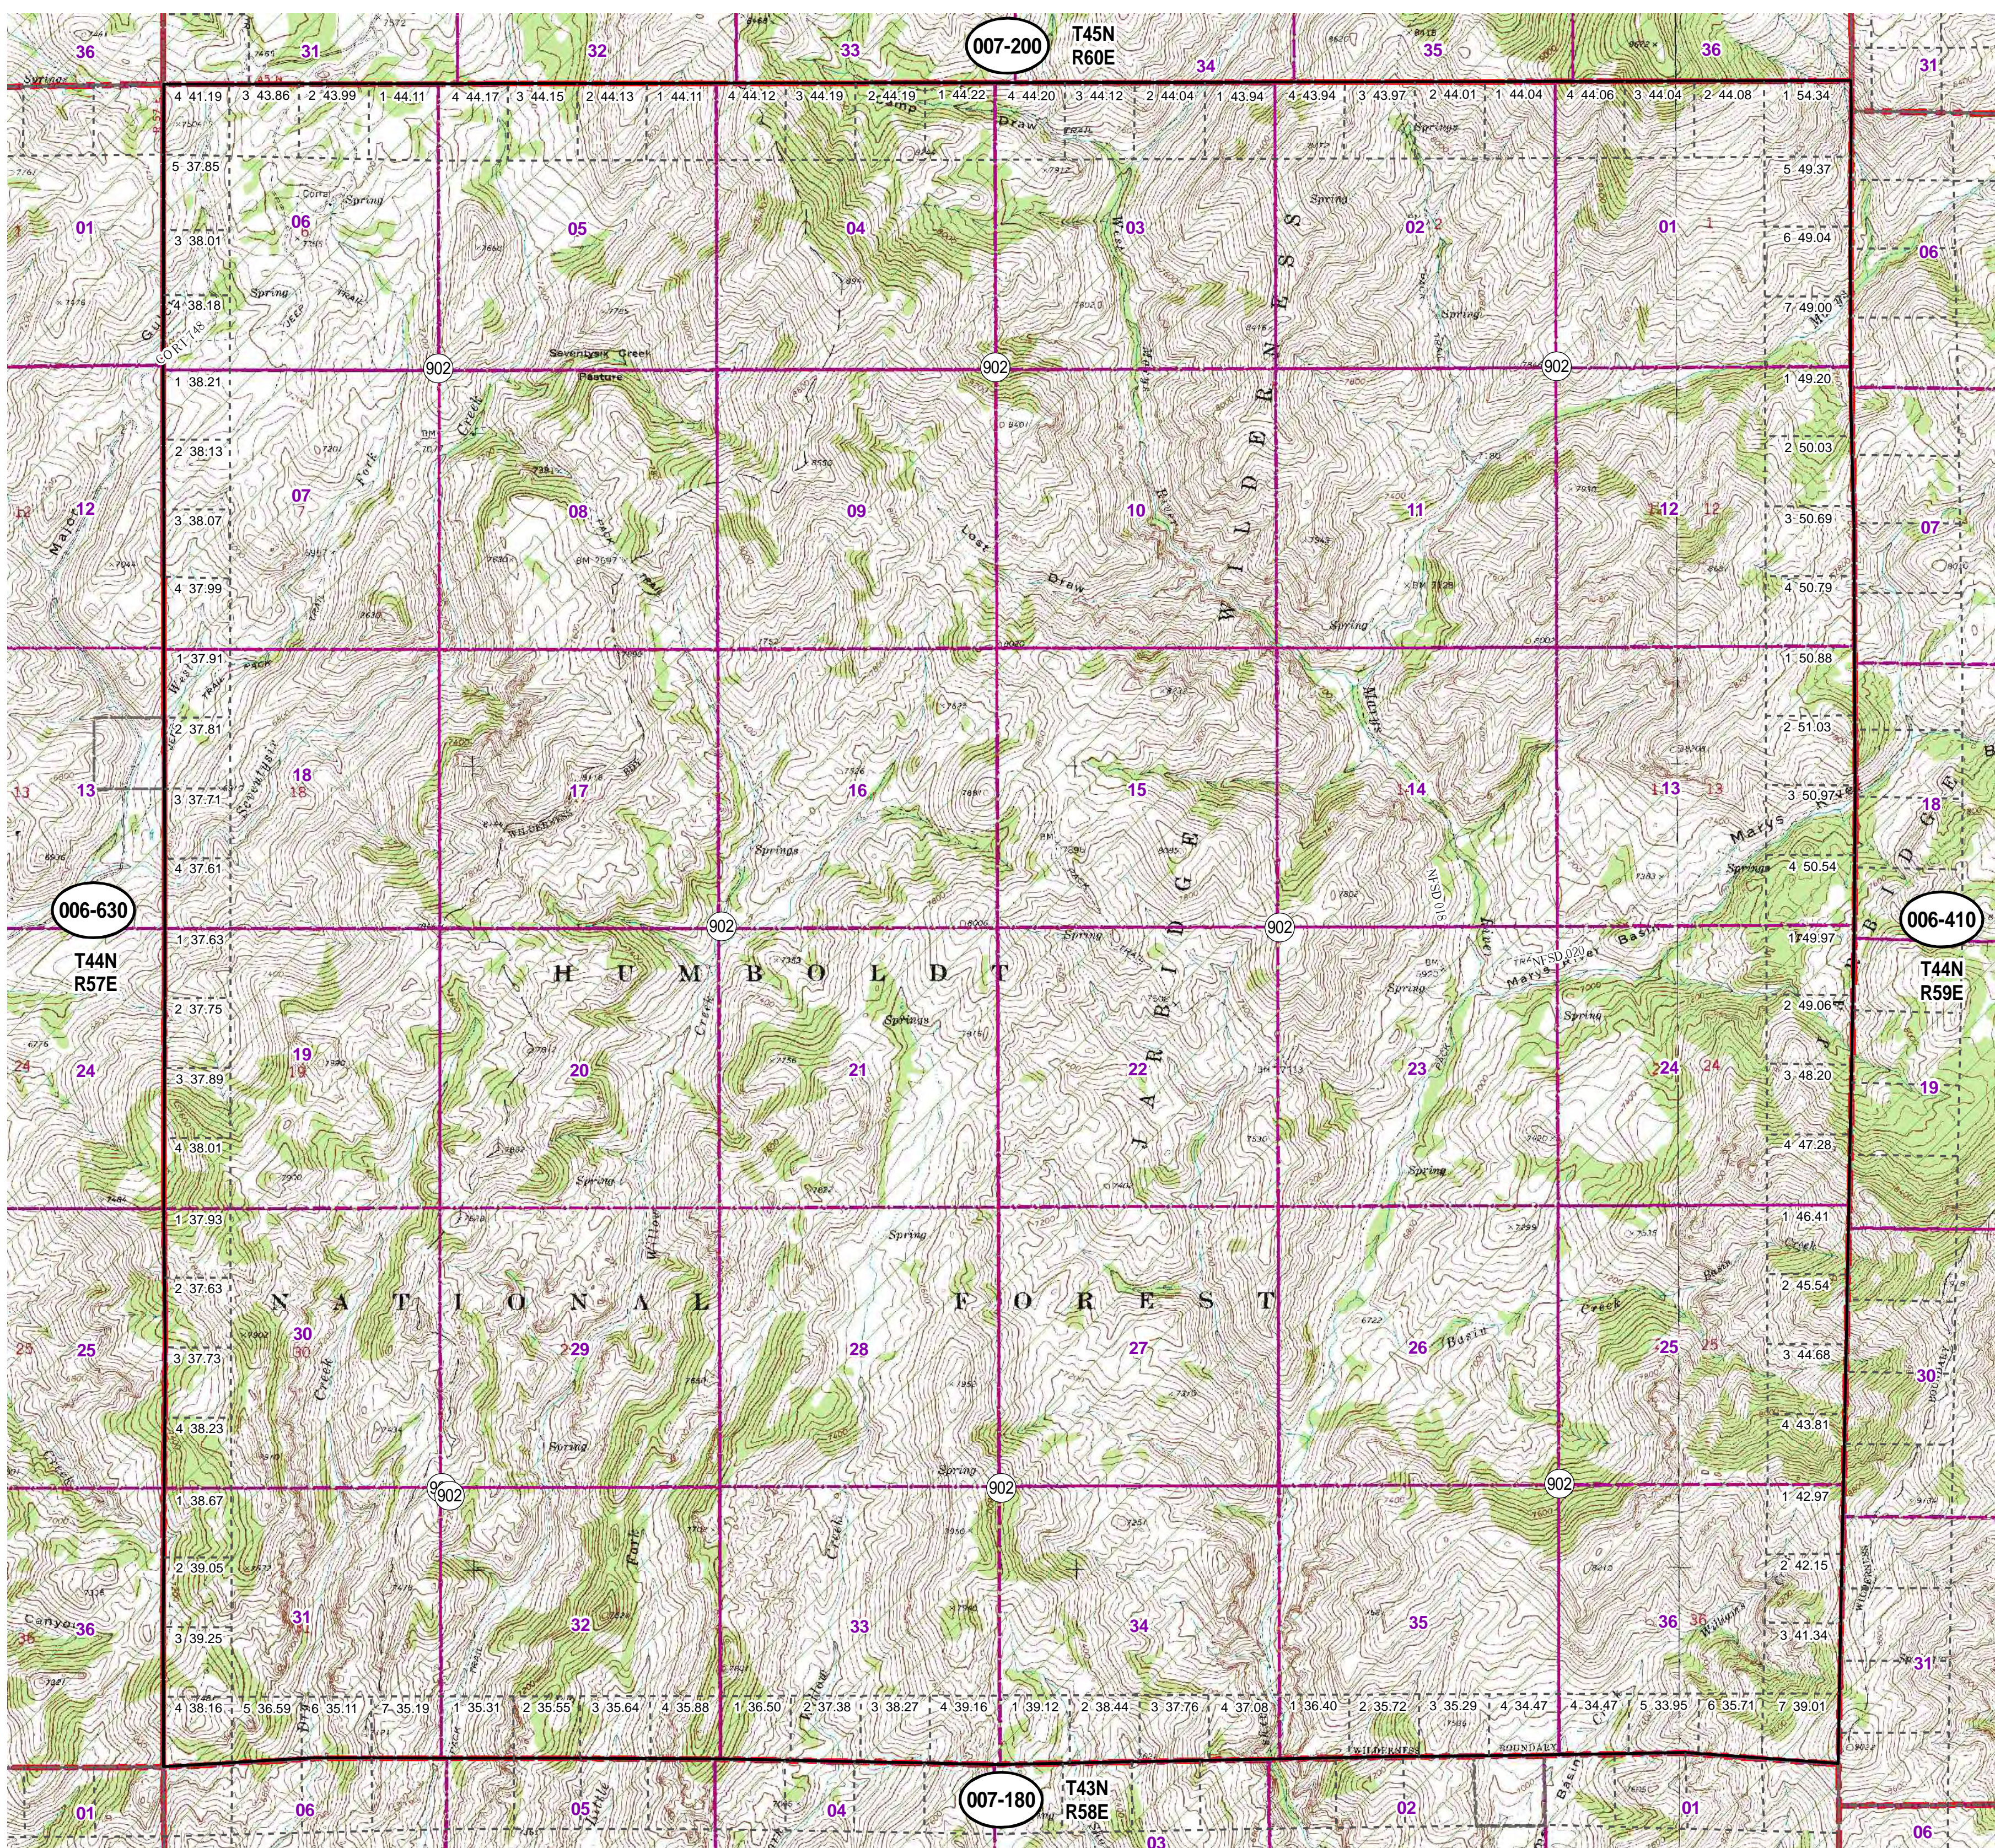

007-190
Township 44N Range 58E
of the Mount Diablo Meridian, Nevada

Legend

- Subject Parcel
- Parcel
- Lot
- Public Land
- Section
- Township/Range
- County Line

This map does NOT represent a survey. It is compiled from official records, including surveys and deeds. Recorded documents should be used for detailed legal information. Unless approved by Elko County Assessor, other uses are forbidden.

Reference Documents:

FOR ASSESSMENT USE ONLY

Background DRG was downloaded from the W. M. Keck Earth Sciences & Mining Research Information Center.

Product of GIS
 Last Updated 09/16/2011 JLS

007-200

T45N
R60E

007-180

T43N
R58E

006-630

T44N
R57E

006-410

T44N
R59E