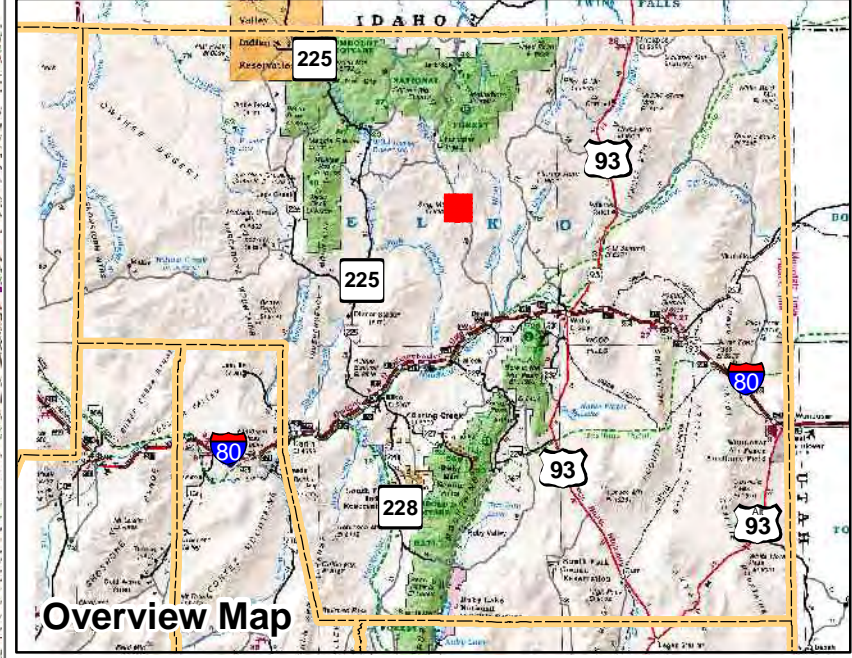

007-160

Township 41N Range 58E
of the Mount Diablo Meridian, Nevada

- Legend**
- Subject Parcel
 - Parcel
 - Lot
 - Section
 - Public Land
 - Township/Range
 - County Line

This map does NOT represent a survey. It is compiled from official records, including surveys and deeds. Recorded documents should be used for detailed legal information. Unless approved by Elko County Assessor, other uses are forbidden.