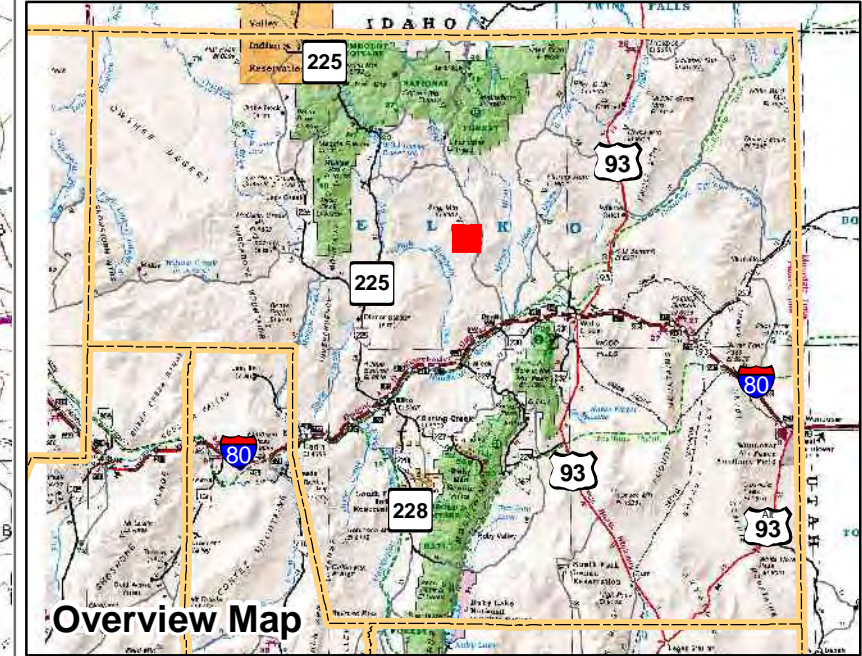

007-150

Township 40N Range 58E
of the Mount Diablo Meridian, Nevada

Legend

- Subject Parcel
- Parcel
- Lot
- Section
- Public Land
- Township/Range
- County Line

This map does NOT represent a survey. It is compiled from official records, including surveys and deeds. Recorded documents should be used for detailed legal information. Unless approved by Elko County Assessor, other uses are forbidden.