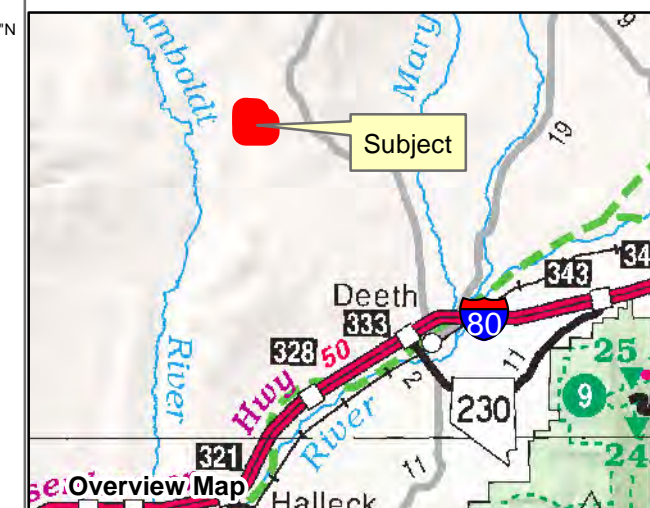

# 007-14D

Township 39N Range 58E Section 33  
of the Mount Diablo Meridian, Nevada

### Legend

- Subject Parcel
- Parcel
- Section
- Road

Reference Documents:  
Map #

This map does NOT represent a survey. It is compiled from official records, including surveys and deeds. Recorded documents should be used for detailed legal information. Unless approved by Elko County Assessor, other uses are forbidden.

**FOR ASSESSMENT USE ONLY**

Background image - 2017 NAIP flyover downloaded from the W. M. Keck Earth Sciences & Mining Research Information Center.  
Product of GIS  
Last Update 08/29/2019 JLS