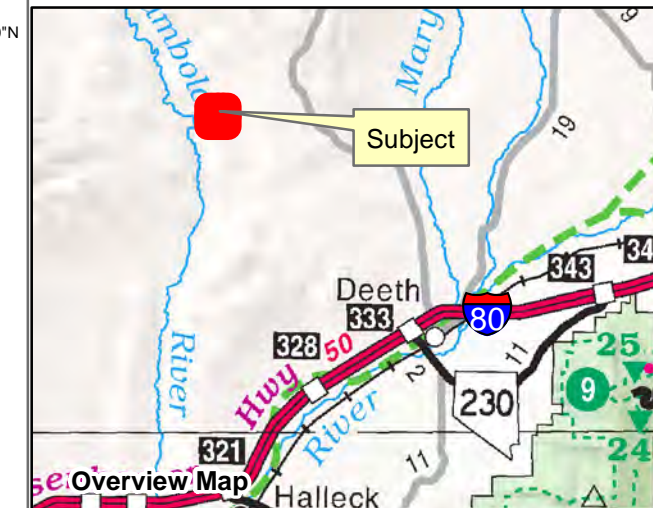

007-14C

Township 39N Range 58E Section 31
of the Mount Diablo Meridian, Nevada

Legend

- Subject Parcel
- Parcel
- Section
- Road

Reference Documents:
Map #

This map does NOT represent a survey. It is compiled from official records, including surveys and deeds. Recorded documents should be used for detailed legal information. Unless approved by Elko County Assessor, other uses are forbidden.

FOR ASSESSMENT USE ONLY

Background image - 2017 NAIP flyover downloaded from the W. M. Keck Earth Sciences & Mining Research Information Center.
Product of GIS
Last Update 08/27/2019 JLS