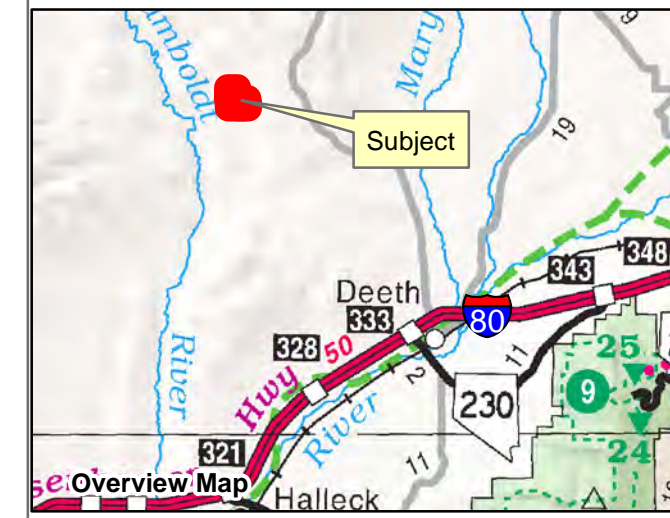

007-14B

Township 39N Range 58E Section 29 of the Mount Diablo Meridian, Nevada

Legend

- Subject Parcel
- Parcel
- Section
- Road

Reference Documents:
Map # 758382

This map does NOT represent a survey. It is compiled from official records, including surveys and deeds. Recorded documents should be used for detailed legal information. Unless approved by Elko County Assessor, other uses are forbidden.

FOR ASSESSMENT USE ONLY

Background image - 2017 NAIP flyover downloaded from the W. M. Keck Earth Sciences & Mining Research Information Center.

Product of GIS
Last Update 08/27/2019 JLS