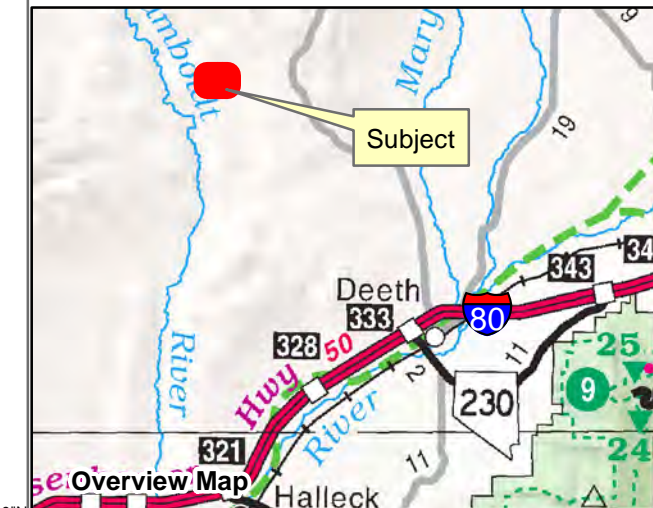

# 007-14A

Township 39N Range 58E Section 19 of the Mount Diablo Meridian, Nevada

- Legend**
- Subject Parcel
  - Parcel
  - Section
  - Road

Reference Documents:  
Map #

This map does NOT represent a survey. It is compiled from official records, including surveys and deeds. Recorded documents should be used for detailed legal information. Unless approved by Elko County Assessor, other uses are forbidden.

**FOR ASSESSMENT USE ONLY**

Background image - 2017 NAIP flyover downloaded from the W. M. Keck Earth Sciences & Mining Research Information Center.  
Product of GIS  
Last Update 08/27/2019 JLS